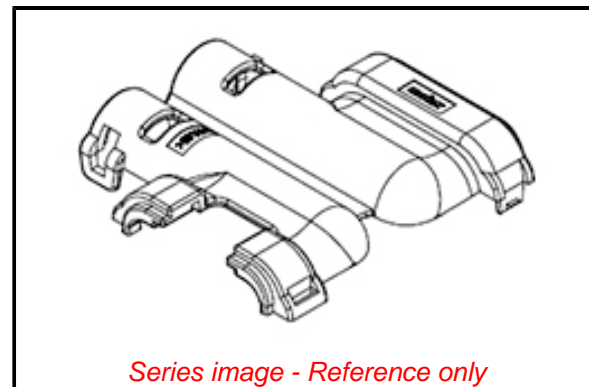

PLEASE CHECK WWW.MOLEX.COM FOR LATEST PART INFORMATION

Part Number: [1600916220](#)
Status: **Active**
Overview: MXP120 Sealed Connector System
Description: MXP120 Backshell, Exit Direction Left, Flange Size NW 7.5, with Cable Tie Access, 6 Circuits

Documents:

[Drawing (PDF)](#) [RoHS Certificate of Compliance (PDF)](#)
[Packaging Specification PK-31302-118-001 (PDF)](#)

General

Product Family	Accessories
Series	160091
Application	Automotive
Component Type	Cover
Overview	MXP120 Sealed Connector System
Product Name	MXP120 Sealed
UPC	889056640725

Physical

Circuits (Loaded)	6
Circuits (maximum)	6
Color - Resin	Black
Lock to Mating Part	Yes
Material - Resin	Nylon
Net Weight	4.950/g
Packaging Type	Bag
Temperature Range - Operating	-40° to +125°C

Material Info

Reference - Drawing Numbers

Packaging Specification	PK-31302-118-001
Sales Drawing	SD-160091-0001-001

EU ELV

Compliant

EU RoHS

Compliant

REACH SVHC

Not Contained Per -
D(2021)4569-DC (8
July 2021)

Halogen-Free

Status

Not Relevant

For more information, please visit [Contact US](#)

China ROHS

ELV

RoHS Phthalates

China RoHS

Not Relevant

Compliant

Not Contained

Search Parts in this Series

[160091](#) Series

Use With

MXP120 Sealed Receptacle [34900](#)