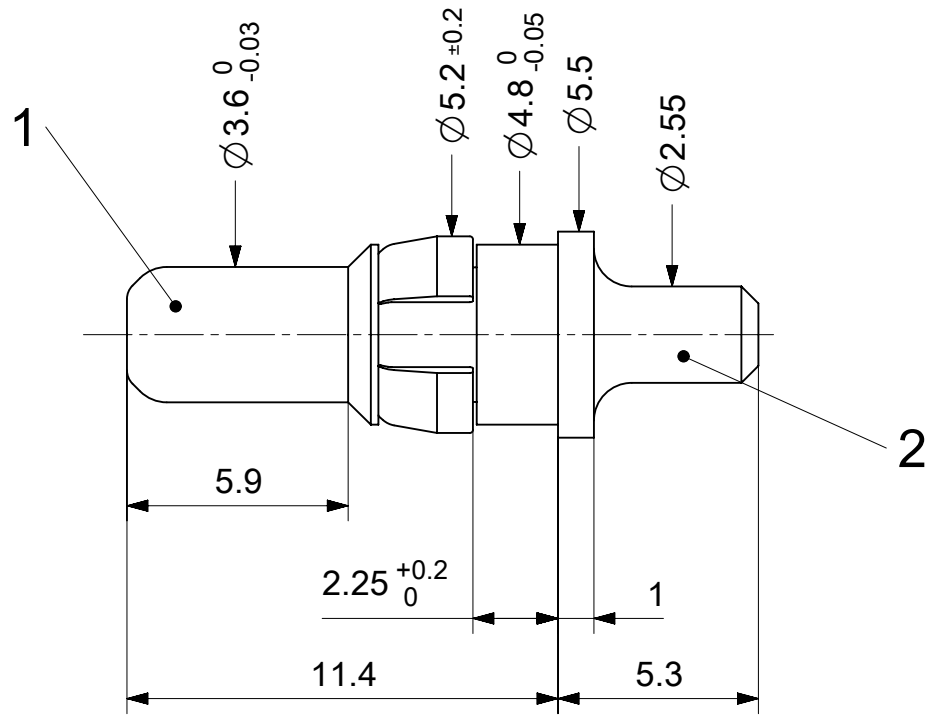

2:1

RoHS compliant  
by exemption

1731120270	FMP014P104	104
1731120323	FMP014P105	105
Material Number	FCT Part Number	Material + Finish See extra sheet

UNLESS OTHERWISE SPECIFIED DIMENSIONS FOR REFERENCE ONLY		REPLACEMENT FOR DOCUMENT NUMBER: FMP014P	
FUNCTIONAL SYMBOLS	THIS DRAWING CONTAINS INFORMATION THAT IS PROPRIETARY TO MOLEX ELECTRONIC TECHNOLOGIES, LLC AND SHOULD NOT BE USED WITHOUT WRITTEN PERMISSION		
$\frac{F_A}{A} = 0$ $\frac{F_E}{E} = 0$ $\frac{F_P}{P} = 0$	DIMENSION UNITS <b>mm</b>	SCALE <b>5:1</b>	CURRENT REV DESC:  EC NO: 686935 DRWN: FVETTER 2021/11/29 CHK'D: MTEUBEL 2021/11/30 APPR: MTEUBEL 2021/11/30
DIVISIONAL SYMBOLS	GENERAL TOLERANCES (UNLESS SPECIFIED) ANGULAR TOL ± ° 4 PLACES ± 3 PLACES ± 2 PLACES ± 1 PLACE ± 0 PLACES ±	INITIAL REVISION: DRWN: VLOKESHA 2021/04/01 APPR: MTEUBEL 2021/11/25	<b>molex</b>  FCT 20A HIGH POWER CONTACT FOR D-SUB  PRODUCT CUSTOMER DRAWING
DOCUMENT NUMBER	1731120270	DOC TYPE	PSD
CUSTOMER	GENERAL MARKET	DOC PART	000
REVISION	A1	SHEET NUMBER	1 OF 1
DRAFT WHERE APPLICABLE MUST REMAIN WITHIN DIMENSIONS	FIRST ANGLE PROJECTION	DRAWING	SERIES
		A4-SIZE	173112
DOCUMENT STATUS	P1	RELEASE DATE	2021/11/30 09:45:14