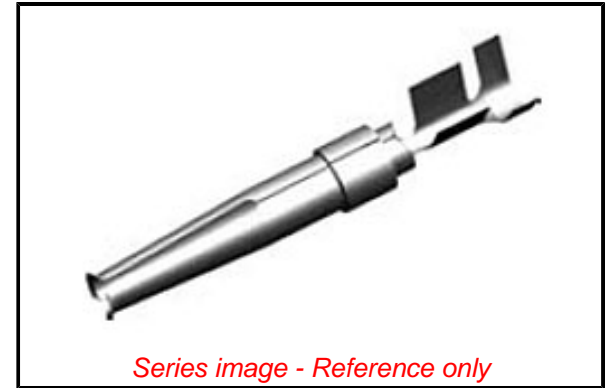

PLEASE CHECK WWW.MOLEX.COM FOR LATEST PART INFORMATION

Part Number: [1731120644](#)
Status: **Active**
Overview: [FCT D-Sub Connectors](#)
Description: FCT Stamped Contact, Female, Crimp, 0.80µm Gold Plating, Split Tine, 20-24 AWG

Documents:

[Brochure (PDF)](#) [RoHS Certificate of Compliance (PDF)](#)

General

Product Family	D-Sub Products
Series	173112
Comments	Packaging Detail: 10 strips of 25 pieces in a box
Contact Type	Stamped Crimp
Overview	FCT D-Sub Connectors
Product Category	Contacts
Product Name	FCT Products
Type	Standard Density
UPC	191128466400

Physical

Durability (mating cycles max)	500
Gender	Female
Material - Contact	Copper Alloy
Net Weight	0.200/g
Orientation	Straight
Packaging Type	Carton
Plating - Contact	Gold over Nickel
Plating min - Mating	0.800µm
Temperature Range - Operating	-55° to +125°C
Termination Style	Crimp
Wire Size AWG	20, 22, 24

Electrical

Current - Maximum per Contact	5.0A

Material Info

Engineering Number	S7L-K176

EU ELV

Not Relevant

EU RoHS

Compliant

REACH SVHC

Not Contained Per -
D(2021)4569-DC (8
July 2021)

Halogen-Free

Status

Not Reviewed

For more information, please visit [Contact US](#)

China ROHS

ELV

RoHS Phthalates

China RoHS

Green Image

Not Relevant

Not Contained

Search Parts in this Series

[173112 Series](#)

Use With

FCT Standard-Density Connectors