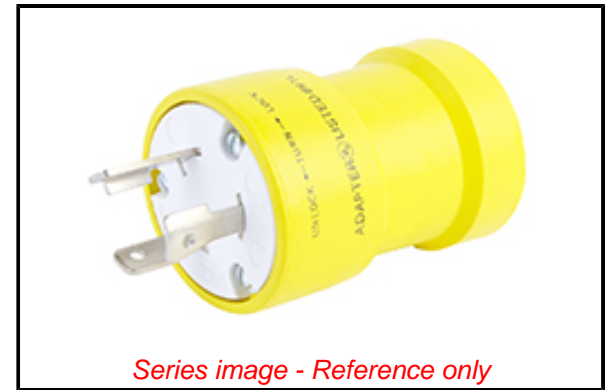

PLEASE CHECK WWW.MOLEX.COM FOR LATEST PART INFORMATION

Part Number: [1301510023](#)
Status: **Active**
Overview: [Heavy-Duty Industrial Wiring Devices](#)
Description: Super-Safeway Adapter NEMA 5-15 Receptacle - Female End 15A/125V, NEMA L5-20 Plug - Male End, 20A/125V

Documents:

[Brochure (PDF)](#) [RoHS Certificate of Compliance (PDF)](#)

Agency Certification

CSA LR6837
UL E10176

General

Product Family [Wiring Devices](#)
Series [130151](#)
IP Rating N/A
NEMA Configuration NEMA L5-20
Overview [Heavy-Duty Industrial Wiring Devices](#)
Product Name Super-Safeway
Receptacle Type N/A
Specialty N/A
Type Adapter
UPC 78678875280

Physical

Flange No
Flip Lid No
Gender Male-Female
Length N/A
Locking Blade Yes
Net Weight 150.139/g
Poles 2-pole/3-wire

Electrical

Cord Type N/A
Current - Maximum per Contact 60.0A
GFCI No
Lighted Connector No
Voltage - Maximum 125V

Material Info

Engineering Number 1740

EU ELV

Not Relevant

EU RoHS

Not Reviewed

REACH SVHC

Not Reviewed

Halogen-Free

Status

Not Reviewed

For more information, please visit [Contact US](#)

China ROHS

Not Reviewed

ELV

Not Relevant

RoHS Phthalates

Not Reviewed

China RoHS

Search Parts in this Series

[130151 Series](#)