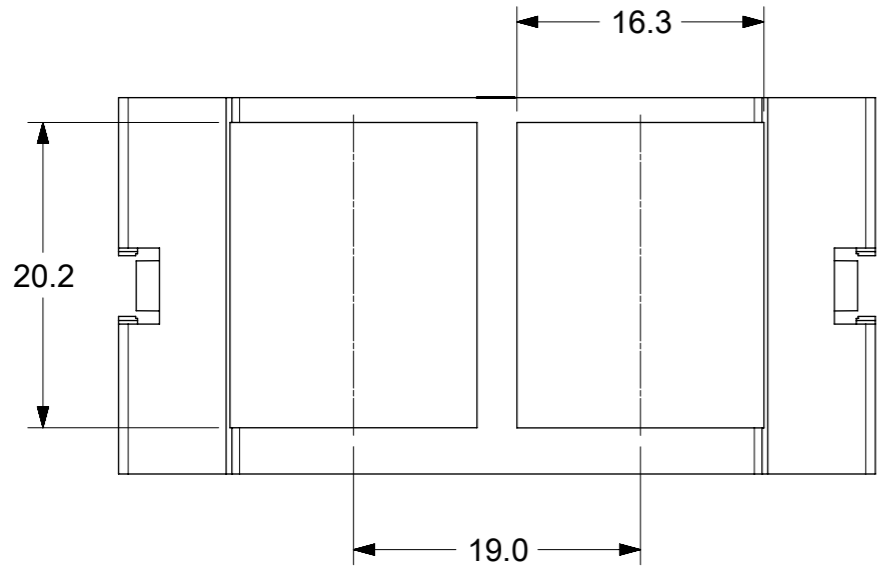

NOTES :

- 1. MATERIAL : POLYCARBONATE / ACRYLONITRILE-BUTADIENE-STYRENE (PC/ABS)
- 2. PACKAGING : 10 NUMBERS OF MODULES ARE PACKED IN A BAG.

ISO VIEW

PART NUMBER CHART		
MPN NO.	SAP NO.	COLOR
MUS-00097-01	180070051	USOII 1U 2 PORT FASCIA LIGHT ALMOND
MUS-00097-02	180070052	USOII 1U 2 PORT FASCIA ASH WHITE
MUS-00097-04	180070054	USOII 1U 2 PORT FASCIA BLACK
MUS-00097-08	180070053	USOII 1U 2 PORT FASCIA PRG GRAY

<b>SYMBOLS</b> ▽ = 0 ▽ = 0 ▽ = 0 ▽ = 0 ▽ = 0 ▽ = 0 ▽ = 0 ▽ = 0 ▽ = 0 ▽ = 0 ▽ = 0 ▽ = 0 ▽ = 0	THIS DRAWING CONTAINS INFORMATION THAT IS PROPRIETARY TO MOLEX ELECTRONIC TECHNOLOGIES, LLC AND SHOULD NOT BE USED WITHOUT WRITTEN PERMISSION DIMENSION UNITS: <b>mm</b> SCALE: <b>2:1</b> GENERAL TOLERANCES (UNLESS SPECIFIED) ANGULAR TOL ± ° 4 PLACES ± 3 PLACES ± 2 PLACES ± 1 PLACE ± 0.51 0 PLACES ± DRAFT WHERE APPLICABLE MUST REMAIN WITHIN DIMENSIONS	CURRENT REV DESC: EC NO: 613277 DRWN: NBP 2019/03/05 CHK'D: RCG 2019/04/09 APPR: RCG 2019/04/09 INITIAL REVISION: DRWN: PS03 2010/06/01 APPR: JKUMAR 2010/06/16	 USOII 1U 2 PORT FASCIA - 10/ BAG PRODUCT CUSTOMER DRAWING
	DOCUMENT NUMBER: <b>SD-18007-005</b> DOC TYPE: PSD DOC PART: 001 REVISION: B	MATERIAL NUMBER: SEE TABLE CUSTOMER: GENERAL MARKET SHEET NUMBER: 1 OF 1	