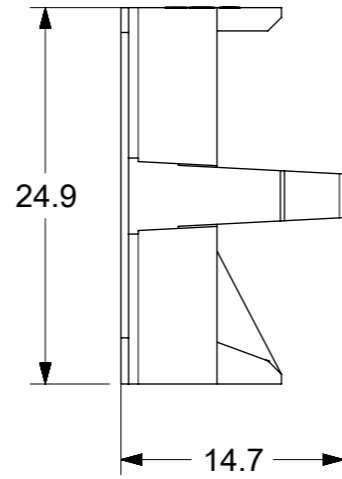

NOTES :

- 1. MATERIAL : POLYCARBONATE / ACRYLONITRILE-BUTADIENE-STYRENE (PC/ABS)
- 2. PACKAGING : 10 NUMBERS OF MODULES ARE PACKED IN A BAG.

ISO VIEW

PART NUMBER CHART		
MPN NO.	SAP NO.	COLOR
MUS-00097-01	180070051	USOII 1U 2 PORT FASCIA LIGHT ALMOND
MUS-00097-02	180070052	USOII 1U 2 PORT FASCIA ASH WHITE
MUS-00097-04	180070054	USOII 1U 2 PORT FASCIA BLACK
MUS-00097-08	180070053	USOII 1U 2 PORT FASCIA PRG GRAY

<b>SYMBOLS</b> ▽ = 0 ▽ = 0 ▽ = 0 ▽ = 0 ▽ = 0 ▽ = 0 ▽ = 0 ▽ = 0 ▽ = 0 ▽ = 0 ▽ = 0 ▽ = 0 ▽ = 0	THIS DRAWING CONTAINS INFORMATION THAT IS PROPRIETARY TO MOLEX ELECTRONIC TECHNOLOGIES, LLC AND SHOULD NOT BE USED WITHOUT WRITTEN PERMISSION DIMENSION UNITS: <b>mm</b> SCALE: <b>2:1</b> GENERAL TOLERANCES (UNLESS SPECIFIED) ANGULAR TOL ± ° 4 PLACES ± 3 PLACES ± 2 PLACES ± 1 PLACE ± 0.51 0 PLACES ± DRAFT WHERE APPLICABLE MUST REMAIN WITHIN DIMENSIONS	CURRENT REV DESC: EC NO: 613277 DRWN: NBP 2019/03/05 CHK'D: RCG 2019/04/09 APPR: RCG 2019/04/09 INITIAL REVISION: DRWN: PS03 2010/06/01 APPR: JKUMAR 2010/06/16	 USOII 1U 2 PORT FASCIA - 10/ BAG PRODUCT CUSTOMER DRAWING
	DOCUMENT NUMBER: <b>SD-18007-005</b> DOC TYPE: PSD DOC PART: 001 REVISION: B	MATERIAL NUMBER: SEE TABLE CUSTOMER: GENERAL MARKET SHEET NUMBER: 1 OF 1	