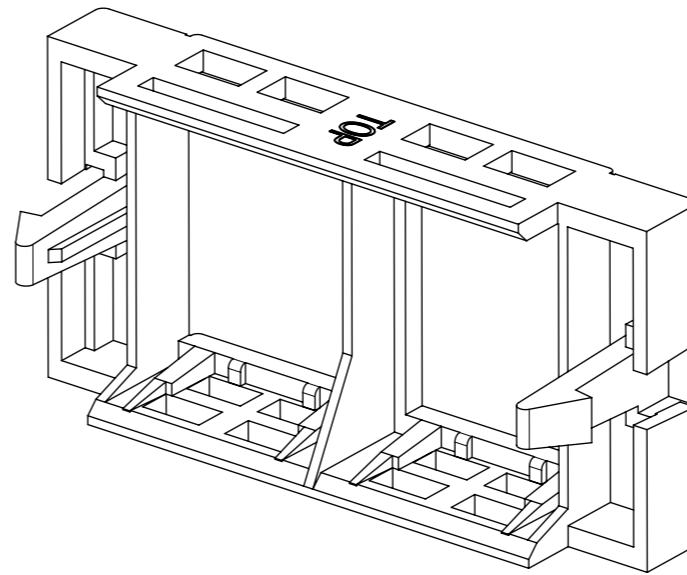

NOTES :

- 1. MATERIAL : POLYCARBONATE / ACRYLONITRILE-BUTADIENE-STYRENE (PC/ABS)
- 2. PACKAGING : 10 NUMBERS OF MODULES ARE PACKED IN A BAG.

ISO VIEW

PART NUMBER CHART		
MPN NO.	SAP NO.	COLOR
MUS-00097-01	180070051	USOII 1U 2 PORT FASCIA LIGHT ALMOND
MUS-00097-02	180070052	USOII 1U 2 PORT FASCIA ASH WHITE
MUS-00097-04	180070054	USOII 1U 2 PORT FASCIA BLACK
MUS-00097-08	180070053	USOII 1U 2 PORT FASCIA PRG GRAY

<b>SYMBOLS</b> ▽ = 0 ▽ = 0 ▽ = 0 ▽ = 0 ▽ = 0 ▽ = 0 ▽ = 0 ▽ = 0 ▽ = 0 ▽ = 0 ▽ = 0 ▽ = 0 ▽ = 0	THIS DRAWING CONTAINS INFORMATION THAT IS PROPRIETARY TO MOLEX ELECTRONIC TECHNOLOGIES, LLC AND SHOULD NOT BE USED WITHOUT WRITTEN PERMISSION DIMENSION UNITS: <b>mm</b> SCALE: <b>2:1</b> GENERAL TOLERANCES (UNLESS SPECIFIED) ANGULAR TOL ± ° 4 PLACES ± 3 PLACES ± 2 PLACES ± 1 PLACE ± 0.51 0 PLACES ± DRAFT WHERE APPLICABLE MUST REMAIN WITHIN DIMENSIONS	CURRENT REV DESC: EC NO: 613277 DRWN: NBP 2019/03/05 CHK'D: RCG 2019/04/09 APPR: RCG 2019/04/09 INITIAL REVISION: DRWN: PS03 2010/06/01 APPR: JKUMAR 2010/06/16	 USOII 1U 2 PORT FASCIA - 10/ BAG PRODUCT CUSTOMER DRAWING
	DOCUMENT NUMBER: <b>SD-18007-005</b> DOC TYPE: PSD DOC PART: 001 REVISION: B	MATERIAL NUMBER: SEE TABLE CUSTOMER: GENERAL MARKET SHEET NUMBER: 1 OF 1	