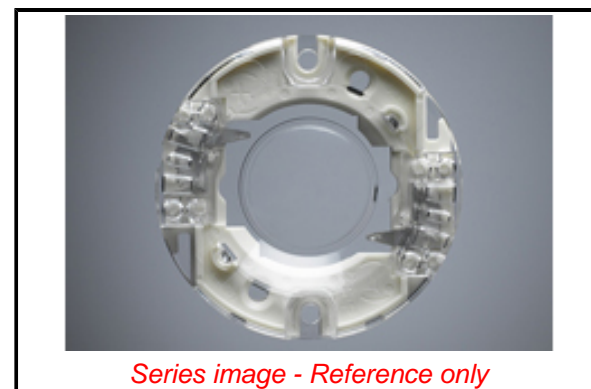

PLEASE CHECK WWW.MOLEX.COM FOR LATEST PART INFORMATION

Part Number: [1801500001](#)
Status: **Active**
Overview: LED Array Holders for Bridgelux and Similar COB Arrays
Description: LED Array Holder for Bridgelux ES, with Lens Cover

Documents:

3D Model	Application Specification AS-180328-001-001 (PDF)
Drawing (PDF)	Packaging Specification PK-180156-101 (PDF)
Product Specification PS-180150-000 (PDF)	RoHS Certificate of Compliance (PDF)
Product Specification TS-180155-001-001 (PDF)	

Agency Certification

UL E345583

General

Product Family	Solid State Lighting
Series	180150
Array Type	Bridgelux
Beam Angle	N/A
Overview	LED Array Holders for Bridgelux and Similar COB Arrays
Product Name	Wire Trap Holder
Type	LED COB Array Holder
UPC	884982498839

Physical

Base Type	N/A
Color Rendering Index (CRI)	N/A
Correlated Color Temp (CCT)	N/A
Flammability	94V-0
Lamp Type	N/A
Mounting Style	Screws
Net Weight	7.378/g
Packaging Type	Tray

Electrical

Lamp Wattage - Maximum	N/A
Lumens	N/A
Voltage (Fixture) - Maximum	300V DC
Wiring Style	Poke In Wire Traps

Material Info

Reference - Drawing Numbers

Application Specification	AS-180328-001-001
Packaging Specification	PK-180156-101
Product Specification	PS-180150-000, TS-180155-001-001
Sales Drawing	SD-180150-000-000

EU ELV

Not Relevant

EU RoHS

Compliant

REACH SVHC

Not Contained Per -
ED/21/2016 (20 June
2016)

Halogen-Free

Status

Not Low-Halogen

**Need more information on product
environmental compliance?**

Email productcompliance@molex.com
Please visit the [Contact Us](#) section for any
non-product compliance questions.

China ROHS

ELV

RoHS Phthalates

Green Image

Not Relevant

Not Contained

Search Parts in this Series

[180150 Series](#)