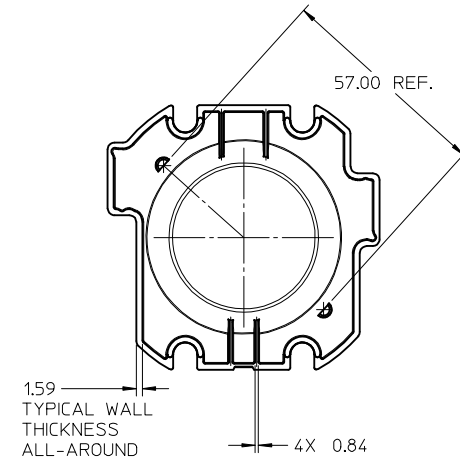

- NOTES:
1. MATERIAL: CLEAR POLYCARBONATE UL94HB.
2. THIS PRODUCT IS ELV AND ROHS COMPLIANT.

INITIAL RELEASE EC NO: SSL2013-0009 DRAWN: MDEVITO 2012/07/24 CHKD: CCARRANZA 2012/07/24 APPR: DMCGOWAN 2012/07/25	QUALITY SYMBOLS ▽=0 ▽=0 ▽=0	GENERAL TOLERANCES (UNLESS SPECIFIED)		DIMENSION STYLE MM ONLY		SCALE 1:1	DESIGN UNITS METRIC	THIRD ANGLE PROJECTION		
				mm	INCH	DRAWN BY DATE MDEVITO 2012/07/24		TITLE BRIDGELUX RS LED HOLDER LENS (SALES)		
				4 PLACES ± --- ± ---	3 PLACES ± --- ± ---	CHECKED BY DATE CCARRANZA 2012/07/24				
				2 PLACES ± 0.13 ± ---	1 PLACE ± 0.25 ± ---	0 PLACE ± --- ± ---	APPROVED BY DATE DMCGOWAN 2012/07/25			
1	DESCRIPTION	ANGULAR ±1/2°		MATERIAL NO. 1801820000		DOCUMENT NO. SD-180182-0000		SHEET NO. 1 OF 1		
DRAFT WHERE APPLICABLE MUST REMAIN WITHIN DIMENSIONS		SIZE		THIS DRAWING CONTAINS INFORMATION THAT IS PROPRIETARY TO MOLEX INCORPORATED AND SHOULD NOT BE USED WITHOUT WRITTEN PERMISSION						