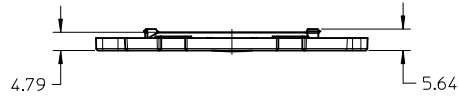

- NOTES:
1. MATERIAL: CLEAR POLYCARBONATE UL94HB.
2. THIS PRODUCT IS ELV AND ROHS COMPLIANT.

INITIAL RELEASE EC NO: SSL2013-0009 DRAWN: MDEVITO 2012/07/24 CHKD: CCARRANZA 2012/07/24 APPR: DMCGOWAN 2012/07/25	QUALITY SYMBOLS ▽=0 ▽=0 ▽=0	GENERAL TOLERANCES (UNLESS SPECIFIED)		DIMENSION STYLE MM ONLY		SCALE 1:1	DESIGN UNITS METRIC	THIRD ANGLE PROJECTION		
				mm	INCH	DRAWN BY DATE MDEVITO 2012/07/24		TITLE BRIDGELUX RS LED HOLDER LENS (SALES)		
				4 PLACES ± --- ± ---	3 PLACES ± --- ± ---	CHECKED BY DATE CCARRANZA 2012/07/24				
				2 PLACES ± 0.13 ± ---	1 PLACE ± 0.25 ± ---	0 PLACE ± --- ± ---	APPROVED BY DATE DMCGOWAN 2012/07/25			
1	DESCRIPTION	ANGULAR ±1/2°		MATERIAL NO. 1801820000		DOCUMENT NO. SD-180182-0000		SHEET NO. 1 OF 1		
DRAFT WHERE APPLICABLE MUST REMAIN WITHIN DIMENSIONS		SIZE		THIS DRAWING CONTAINS INFORMATION THAT IS PROPRIETARY TO MOLEX INCORPORATED AND SHOULD NOT BE USED WITHOUT WRITTEN PERMISSION						