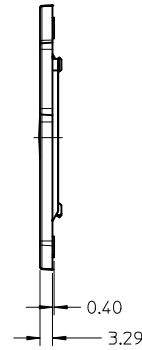

- NOTES:
1. MATERIAL: CLEAR POLYCARBONATE UL94HB.
2. THIS PRODUCT IS ELV AND ROHS COMPLIANT.

INITIAL RELEASE EC NO: SSL2013-0009 DRAWN: MDEVITO 2012/07/24 CHKD: CCARRANZA 2012/07/24 APPR: DMCGOWAN 2012/07/25	QUALITY SYMBOLS ▽=0 ▽=0 ▽=0	GENERAL TOLERANCES (UNLESS SPECIFIED)		DIMENSION STYLE MM ONLY		SCALE 1:1	DESIGN UNITS METRIC	THIRD ANGLE PROJECTION		
				mm	INCH	DRAWN BY DATE MDEVITO 2012/07/24		TITLE BRIDGELUX RS LED HOLDER LENS (SALES)		
				4 PLACES ± --- ± ---	3 PLACES ± --- ± ---	CHECKED BY DATE CCARRANZA 2012/07/24				
				2 PLACES ± 0.13 ± ---	1 PLACE ± 0.25 ± ---	0 PLACE ± --- ± ---	APPROVED BY DATE DMCGOWAN 2012/07/25			
1	DESCRIPTION	ANGULAR ±1/2°		MATERIAL NO. 1801820000		DOCUMENT NO. SD-180182-0000		SHEET NO. 1 OF 1		
DRAFT WHERE APPLICABLE MUST REMAIN WITHIN DIMENSIONS		SIZE		THIS DRAWING CONTAINS INFORMATION THAT IS PROPRIETARY TO MOLEX INCORPORATED AND SHOULD NOT BE USED WITHOUT WRITTEN PERMISSION						