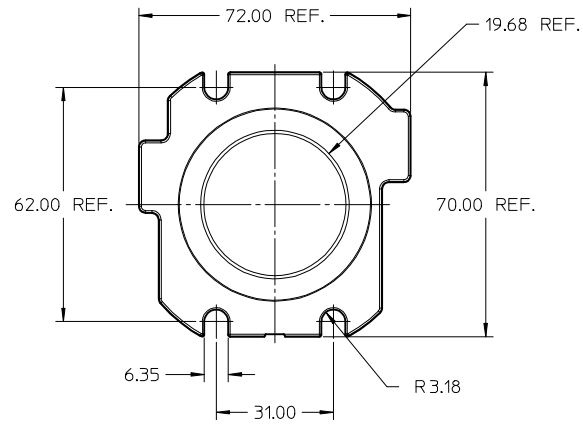

- NOTES:
1. MATERIAL: CLEAR POLYCARBONATE UL94HB.
2. THIS PRODUCT IS ELV AND ROHS COMPLIANT.

INITIAL RELEASE EC NO: SSL2013-0009 DRAWN: MDEVITO 2012/07/24 CHKD: CCARRANZA 2012/07/24 APPR: DMCGOWAN 2012/07/25	QUALITY SYMBOLS ▽=0 ▽=0 ▽=0	GENERAL TOLERANCES (UNLESS SPECIFIED)		DIMENSION STYLE MM ONLY		SCALE 1:1	DESIGN UNITS METRIC	THIRD ANGLE PROJECTION		
				mm	INCH	DRAWN BY DATE MDEVITO 2012/07/24		TITLE BRIDGELUX RS LED HOLDER LENS (SALES)		
				4 PLACES ± --- ± ---	3 PLACES ± --- ± ---	CHECKED BY DATE CCARRANZA 2012/07/24				
				2 PLACES ± 0.13 ± ---	1 PLACE ± 0.25 ± ---	0 PLACE ± --- ± ---	APPROVED BY DATE DMCGOWAN 2012/07/25			
1	DESCRIPTION	ANGULAR ±1/2°		MATERIAL NO. 1801820000		DOCUMENT NO. SD-180182-0000		SHEET NO. 1 OF 1		
DRAFT WHERE APPLICABLE MUST REMAIN WITHIN DIMENSIONS		SIZE		THIS DRAWING CONTAINS INFORMATION THAT IS PROPRIETARY TO MOLEX INCORPORATED AND SHOULD NOT BE USED WITHOUT WRITTEN PERMISSION						