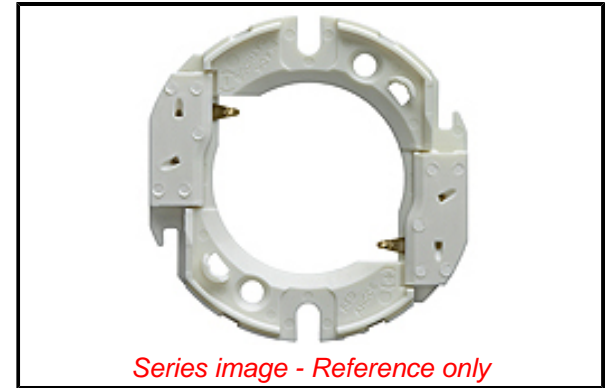

PLEASE CHECK WWW.MOLEX.COM FOR LATEST PART INFORMATION

Part Number: [1801900001](#)
Status: **Active**
Overview: LED Array Holders for Citizen* and Similar COB Arrays
Description: LED Array Holder for Citizen* CL-L340 with Lens Cover, Gold (Au) Plating

UL E345583

General

Product Family Solid State Lighting
 Series [180190](#)
 Array Type Citizen*
 Beam Angle N/A
 Overview [LED Array Holders for Citizen* and Similar COB Arrays](#)
 Product Name Wire Trap Holder
 Type LED COB Array Holder
 UPC 884982658721

Physical

Base Type N/A
 Color Rendering Index (CRI) N/A
 Correlated Color Temp (CCT) N/A
 Flammability 94V-0
 Lamp Type N/A
 Mounting Style Screws
 Net Weight 6.959/g
 Packaging Type Tray

Electrical

Lamp Wattage - Maximum N/A
 Lumens N/A
 Voltage (Fixture) - Maximum 300V DC
 Wiring Style Poke In Wire Traps

Material Info

Reference - Drawing Numbers

Application Specification AS-180328-001-001
 Product Specification PS-180190-000-001
 Sales Drawing SD-180190-001

*Citizen is a registered trademark of CITIZEN HOLDINGS CO., LTD. JAPAN.