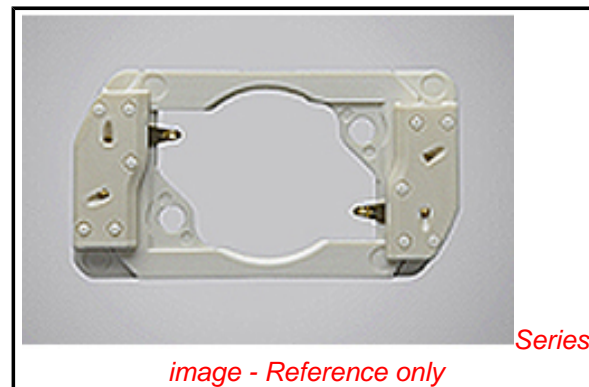

UL E345583

General

Product Family Solid State Lighting
 Series [180260](#)
 Beam Angle N/A
 Height 26.00mm
 Overview [LED Array Holders for Citizen* Arrays](#)
 Product Name LED Array Holder
 Type Socket Assembly
 UPC 884982653023
 Width 47.80mm

Lamp Wattage - Maximum N/A
 Lumens N/A
 Voltage (Fixture) - Maximum 300V DC

Material Info

Reference - Drawing Numbers

Application Specification AS-180328-001
 Product Specification PS-180260-000
 Sales Drawing SD-180260-001

image - Reference only

EU RoHS

**ELV and RoHS
Compliant**
**REACH SVHC
Contains SVHC: No
Low-Halogen Status
Not Low-Halogen**

China RoHS

**Need more information on product
environmental compliance?**

Email productcompliance@molex.com
 For a multiple part number RoHS Certificate of
 Compliance, [click here](#)