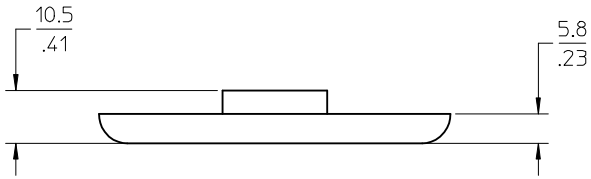

10 9 8 7 6 5 4 3 2 1

NOTES:

A) MATERIAL:

- 1) WALL PLATE: ACRYLONITRILE-BUTADIENE-STYRENE (ABS)
- 2) LABEL HOLDER : POLYVINYL CHLORIDE (PVC).

B) PACKAGING:

WALL PLATE, SCREWS (QTY 2), LABEL (QTY 1), LABEL HOLDER (QTY 1) AND INSTRUCTION SHEET ARE INDIVIDUALLY PACKED IN A BAG. 10 SUCH BAGS ARE PACKED IN A MASTER BAG.

ISO VIEW
SCALE 1:2

PART NUMBER CHART		
MPN NUMBER	SAP NUMBER	COLOR
WPJ-00009-01	184000541	ALMOND
WPJ-00009-02	184000542	WHITE
WPJ-00009-04	180400274	BLACK
WPJ-00009-05	184000543	IVORY
WPJ-00009-08	181280003	GREY

ENTER DESCRIPTION EC NO: MT S2009-0155 DRWN:PS03 CHKD:JKUMAR APPR:JKUMAR	DESCRIPTION REV	QUALITY SYMBOLS	GENERAL TOLERANCES (UNLESS SPECIFIED)	DIMENSION STYLE	SCALE	DESIGN UNITS	THIRD ANGLE PROJECTION	
				MM/IN	1:1	METRIC		
		▽=0 C=0	4 PLACES ± --- ± --- 3 PLACES ± --- ± --- 2 PLACES ± --- ± .020 1 PLACE ± 0.51 ± --- ANGULAR ± --- °	DRAWN BY HPRAKASH CHECKED BY JKUMAR APPROVED BY JKUMAR	DATE 2006/06/19 DATE 2006/06/19 DATE 2006/06/19	TITLE STREAMLINE WALL PLATE, 3 PORT		
		DRAFT WHERE APPLICABLE MUST REMAIN WITHIN DIMENSIONS	SEE CHART	MATERIAL NO.	DOCUMENT NO.	SHEET NO.		
				SIZE A3	SD-18400-051	1 OF 1		
THIS DRAWING CONTAINS INFORMATION THAT IS PROPRIETARY TO MOLEX INCORPORATED AND SHOULD NOT BE USED WITHOUT WRITTEN PERMISSION								