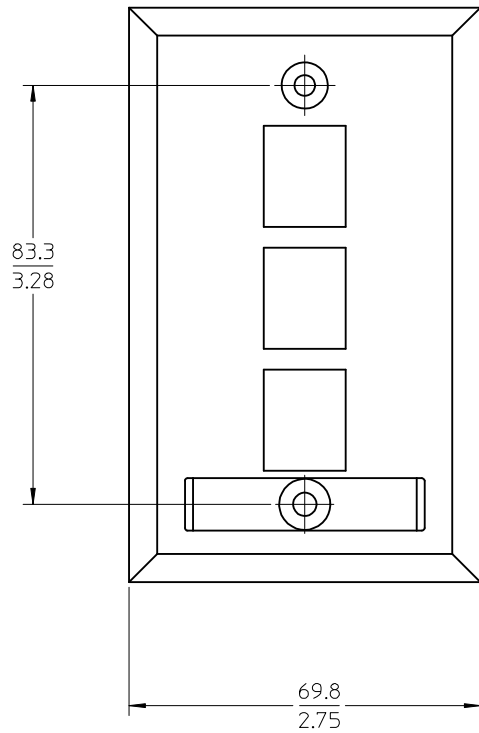

10 9 8 7 6 5 4 3 2 1

NOTES:

A) MATERIAL:

- 1) WALL PLATE: ACRYLONITRILE-BUTADIENE-STYRENE (ABS)
- 2) LABEL HOLDER : POLYVINYL CHLORIDE (PVC).

B) PACKAGING:

WALL PLATE, SCREWS (QTY 2), LABEL (QTY 1), LABEL HOLDER (QTY 1) AND INSTRUCTION SHEET ARE INDIVIDUALLY PACKED IN A BAG. 10 SUCH BAGS ARE PACKED IN A MASTER BAG.

ISO VIEW
SCALE 1:2

PART NUMBER CHART		
MPN NUMBER	SAP NUMBER	COLOR
WPJ-00009-01	184000541	ALMOND
WPJ-00009-02	184000542	WHITE
WPJ-00009-04	180400274	BLACK
WPJ-00009-05	184000543	IVORY
WPJ-00009-08	181280003	GREY

ENTER DESCRIPTION EC NO: MT S2009-0155 DRWN:PS03 CHKD:JKUMAR APPR:JKUMAR	DESCRIPTION REV	QUALITY SYMBOLS	GENERAL TOLERANCES (UNLESS SPECIFIED)	DIMENSION STYLE	SCALE	DESIGN UNITS	THIRD ANGLE PROJECTION	
				MM/IN	1:1	METRIC		
		▽=0 C=0	4 PLACES ± --- ± --- 3 PLACES ± --- ± --- 2 PLACES ± --- ± .020 1 PLACE ± 0.51 ± --- ANGULAR ± --- °	DRAWN BY HPRAKASH CHECKED BY JKUMAR APPROVED BY JKUMAR	DATE 2006/06/19 DATE 2006/06/19 DATE 2006/06/19	TITLE STREAMLINE WALL PLATE, 3 PORT		
		DRAFT WHERE APPLICABLE MUST REMAIN WITHIN DIMENSIONS	SEE CHART	MATERIAL NO.	DOCUMENT NO.	SHEET NO.		
				SIZE A3	SD-18400-051	1 OF 1		
THIS DRAWING CONTAINS INFORMATION THAT IS PROPRIETARY TO MOLEX INCORPORATED AND SHOULD NOT BE USED WITHOUT WRITTEN PERMISSION								