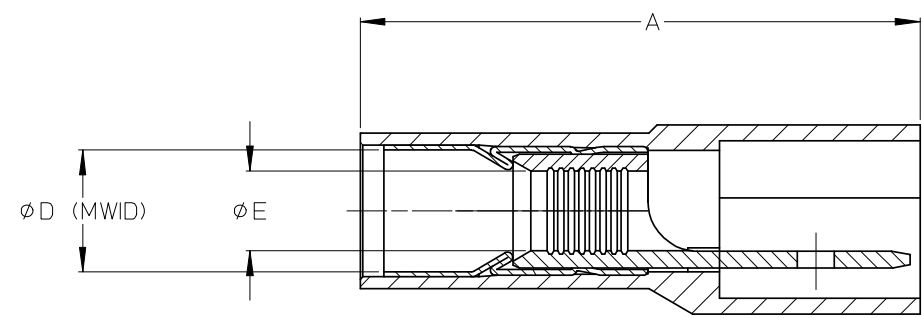

ASSEMBLY NUMBER		TAPE NUMBER		ITEM DESCRIPTION			DIMENSIONS					
MATERIAL NUMBER	ENGINEERING NUMBER	MATERIAL NUMBER	TAPE ENG. NUMBER	COLOR	WIRE GAUGE	TAB SIZE	'A' MAX	'B' MAX	'C' MAX	'D' MIN	'E' MIN	'H' REF
190010010	C-5264	190010011	C-5264T	YELLOW	12-10 AWG (3.09-5.01mm ²)	.250 x .032 (6.35 x 0.81)	1.08/27.4	.45/11.4	.31/7.9	.230/5.84	.144/3.66	.415/10.5

TAPE MOUNTING DETAIL

Ⓑ NOTES:

1. TERMINAL MATERIAL: BRASS
2. TERMINAL PLATING: ZINC CHROMATE
3. HOUSING: 6/6 NYLON
4. MWID: MAXIMUM WIRE INSULATION DIAMETER
5. TAB DIMENSIONS CONFORM TO UL310 SPECIFICATIONS.
6. ASSEMBLY IS ROHS COMPLIANT

REDRAW, MATERIALS EC NO: ETC2007-0081 DRAWN: EHILE 2008/01/28 CHKD: MACNEIL 2008/01/28 APPR: MACNEIL 2008/02/13	QUALITY SYMBOLS ▽=0 ▽=0	GENERAL TOLERANCES (UNLESS SPECIFIED)		DIMENSION STYLE	SCALE	DESIGN UNITS	THIRD ANGLE PROJECTION	
		mm	INCH	IN/MM	4:1	INCH		
		4 PLACES	± ---	± ---	DRAWN BY	DATE	TITLE	
		3 PLACES	± 0.005	± .005	ASAYDEH	2005/11/01	AVIKRIMP FULLY INSULATED MALE TAB	
2 PLACES	± 0.13	± .01	CHECKED BY	DATE				
1 PLACE	± 0.25	± ---	REDEROSS	2005/11/01				
ANGULAR ± 1/2°		APPROVED BY		DATE	MOLEX INCORPORATED			
DRAFT WHERE APPLICABLE MUST REMAIN WITHIN DIMENSIONS		REDEROSS		2005/11/01	MATERIAL NO.	DOCUMENT NO.	SHEET NO.	
		SEE CHART				SD-19001-002	1 OF 1	
		SIZE B		THIS DRAWING CONTAINS INFORMATION THAT IS PROPRIETARY TO MOLEX INCORPORATED AND SHOULD NOT BE USED WITHOUT WRITTEN PERMISSION				