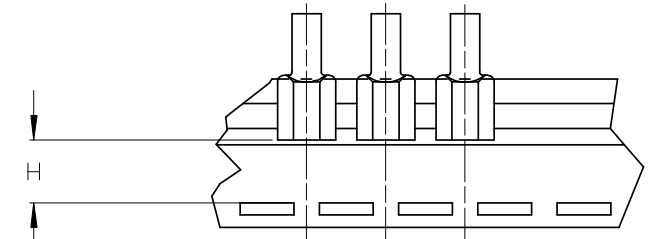

ASSEMBLY NUMBER		TAPE NUMBER		ITEM DESCRIPTION			DIMENSIONS					
MATERIAL NUMBER	ENGINEERING NUMBER	MATERIAL NUMBER	TAPE ENG. NUMBER	COLOR	WIRE GAUGE	TAB SIZE	'A' MAX	'B' MAX	'C' MAX	'D' MIN	'E' MIN	'H' REF
190010010	C-5264	190010011	C-5264T	YELLOW	12-10 AWG (3.09-5.01mm ²)	.250 x .032 (6.35 x 0.81)	1.08/27.4	.45/11.4	.31/7.9	.230/5.84	.144/3.66	.415/10.5

TAPE MOUNTING DETAIL

Ⓑ NOTES:

1. TERMINAL MATERIAL: BRASS
2. TERMINAL PLATING: ZINC CHROMATE
3. HOUSING: 6/6 NYLON
4. MWID: MAXIMUM WIRE INSULATION DIAMETER
5. TAB DIMENSIONS CONFORM TO UL310 SPECIFICATIONS.
6. ASSEMBLY IS ROHS COMPLIANT

REDRAW, MATERIALS EC NO: ETC2007-0081 DRAWN: EHILE 2008/01/28 CHKD: MACNEIL 2008/01/28 APPR: MACNEIL 2008/02/13	QUALITY SYMBOLS ▽=0 ▽=0	GENERAL TOLERANCES (UNLESS SPECIFIED)		DIMENSION STYLE	SCALE	DESIGN UNITS	THIRD ANGLE PROJECTION	
		mm	INCH	IN/MM	4:1	INCH		
		4 PLACES	± ---	± ---	DRAWN BY	DATE	TITLE	
		3 PLACES	± 0.005	± .005	ASAYDEH	2005/11/01	AVIKRIMP FULLY INSULATED MALE TAB	
2 PLACES	± 0.13	± .01	CHECKED BY	DATE				
1 PLACE	± 0.25	± ---	REDEROSS	2005/11/01				
ANGULAR ± 1/2°		APPROVED BY		DATE	MOLEX INCORPORATED			
DRAFT WHERE APPLICABLE MUST REMAIN WITHIN DIMENSIONS		REDEROSS		2005/11/01	MATERIAL NO.	DOCUMENT NO.	SHEET NO.	
		SEE CHART				SD-19001-002	1 OF 1	
		SIZE B		THIS DRAWING CONTAINS INFORMATION THAT IS PROPRIETARY TO MOLEX INCORPORATED AND SHOULD NOT BE USED WITHOUT WRITTEN PERMISSION				