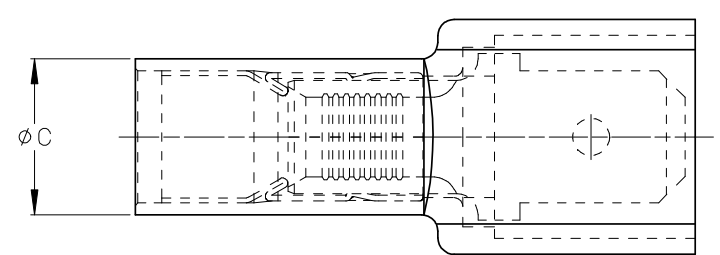

ASSEMBLY NUMBER		TAPE NUMBER		ITEM DESCRIPTION			DIMENSIONS					
MATERIAL NUMBER	ENGINEERING NUMBER	MATERIAL NUMBER	TAPE ENG. NUMBER	COLOR	WIRE GAUGE	TAB SIZE	'A' MAX	'B' MAX	'C' MAX	'D' MIN	'E' MIN	'H' REF
190010010	C-5264	190010011	C-5264T	YELLOW	12-10 AWG (3.09-5.01mm ²)	.250 x .032 (6.35 x 0.81)	1.08/27.4	.45/11.4	.31/7.9	.230/5.84	.144/3.66	.415/10.5

TAPE MOUNTING DETAIL

Ⓑ NOTES:

1. TERMINAL MATERIAL: BRASS
2. TERMINAL PLATING: ZINC CHROMATE
3. HOUSING: 6/6 NYLON
4. MWID: MAXIMUM WIRE INSULATION DIAMETER
5. TAB DIMENSIONS CONFORM TO UL310 SPECIFICATIONS.
6. ASSEMBLY IS ROHS COMPLIANT

REDRAW, MATERIALS EC NO: ETC2007-0081 DRAWN: EHILE 2008/01/28 CHKD: MACNEIL 2008/01/28 APPR: MACNEIL 2008/02/13	QUALITY SYMBOLS ▽=0 ▽=0	GENERAL TOLERANCES (UNLESS SPECIFIED)		DIMENSION STYLE	SCALE	DESIGN UNITS	THIRD ANGLE PROJECTION	
		mm	INCH	IN/MM	4:1	INCH		
		4 PLACES	± ---	± ---	DRAWN BY	DATE	TITLE	
		3 PLACES	± 0.005	± .005	ASAYDEH	2005/11/01	AVIKRIMP FULLY INSULATED MALE TAB	
2 PLACES	± 0.13	± .01	CHECKED BY	DATE				
1 PLACE	± 0.25	± ---	REDEROSS	2005/11/01				
ANGULAR ± 1/2°		APPROVED BY		DATE	MOLEX INCORPORATED			
DRAFT WHERE APPLICABLE MUST REMAIN WITHIN DIMENSIONS		REDEROSS		2005/11/01	MATERIAL NO.	DOCUMENT NO.	SHEET NO.	
		SEE CHART				SD-19001-002	1 OF 1	
		SIZE B		THIS DRAWING CONTAINS INFORMATION THAT IS PROPRIETARY TO MOLEX INCORPORATED AND SHOULD NOT BE USED WITHOUT WRITTEN PERMISSION				