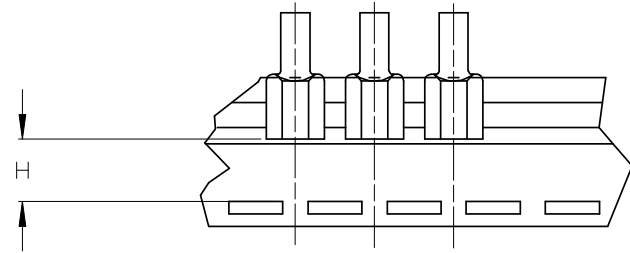

ASSEMBLY NUMBER		TAPE NUMBER		ITEM DESCRIPTION			DIMENSIONS					
MATERIAL NUMBER	ENGINEERING NUMBER	MATERIAL NUMBER	TAPE ENG. NUMBER	COLOR	WIRE GAUGE	TAB SIZE	'A' MAX	'B' MAX	'C' MAX	'D' MIN	'E' MIN	'H' REF
190040001	AA-2260	190040004	AA-2260T	RED	22-18 AWG (0.38-0.96mm <sup>2</sup> )	.250x.032 (6.35x0.81)	.97/24.6	.45/11.4	.23/5.8	.145/3.68	(B).054/1.37	.48/12.2
190040005	BB-2262	190040008	BB-2262T	BLUE	16-14 AWG (1.23-1.94 mm <sup>2</sup> )	.250x.032 (6.35x0.81)	.97/24.6	.45/11.4	.23/5.8	.170/4.32	.083/2.11	.48/12.2

(B) SINGLE SPACED, CENTER TO CENTER

TAPE MOUNTING DETAIL

(B) NOTES:

1. TERMINAL MATERIAL: BRASS
2. TERMINAL PLATING: ZINC CHROMATE
3. HOUSING: 6/6 NYLON
4. MWID: MAXIMUM WIRE INSULATION DIAMETER
5. TAB DIMENSIONS CONFORM TO UL310 SPECIFICATIONS.
6. ASSEMBLY IS ROHS COMPLIANT

REDRAW, MATERIALS EC NO: ETC2007-0081 DRAWN:EHILE 2008/01/28 CHKD:MACNEIL 2008/01/28 APPR:JMACNEIL 2008/02/13 REV B	QUALITY SYMBOLS ▽=0 ∇=0	GENERAL TOLERANCES (UNLESS SPECIFIED)		DIMENSION STYLE IN/MM (B)	SCALE 4:1	DESIGN UNITS INCH	THIRD ANGLE PROJECTION			
		4 PLACES ±--- ±---	3 PLACES ±--- ±---	2 PLACES ±--- ±---	1 PLACE ±--- ±---	ANGULAR ±---°	DRAWN BY EMF	DATE 1993/06/25	TITLE FULLY INSULATED MALE COUPLER, INSULKRIMP	
		DRAFT WHERE APPLICABLE MUST REMAIN WITHIN DIMENSIONS					CHECKED BY	DATE	APPROVED BY	DATE
		MATERIAL NO. SEE CHART		DOCUMENT NO. SD-19004-001		SHEET NO. 1 OF 1		MOLEX INCORPORATED		