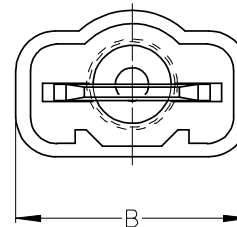

ASSEMBLY NUMBER		TAPE NUMBER		ITEM DESCRIPTION			DIMENSIONS					
MATERIAL NUMBER	ENGINEERING NUMBER	MATERIAL NUMBER	TAPE ENG. NUMBER	COLOR	WIRE GAUGE	TAB SIZE	'A' MAX	'B' MAX	'C' MAX	'D' MIN	'E' MIN	'H' REF
190040001	AA-2260	190040004	AA-2260T	RED	22-18 AWG (0.38-0.96mm <sup>2</sup> )	.250x.032 (6.35x0.81)	.97/24.6	.45/11.4	.23/5.8	.145/3.68	(B).054/1.37	.48/12.2
190040005	BB-2262	190040008	BB-2262T	BLUE	16-14 AWG (1.23-1.94 mm <sup>2</sup> )	.250x.032 (6.35x0.81)	.97/24.6	.45/11.4	.23/5.8	.170/4.32	.083/2.11	.48/12.2

(B) SINGLE SPACED, CENTER TO CENTER

TAPE MOUNTING DETAIL

(B) NOTES:

1. TERMINAL MATERIAL: BRASS
2. TERMINAL PLATING: ZINC CHROMATE
3. HOUSING: 6/6 NYLON
4. MWID: MAXIMUM WIRE INSULATION DIAMETER
5. TAB DIMENSIONS CONFORM TO UL310 SPECIFICATIONS.
6. ASSEMBLY IS ROHS COMPLIANT

REDRAW, MATERIALS EC NO: ETC2007-0081 DRAWN:EHILE 2008/01/28 CHKD:MACNEIL 2008/01/28 APPR:JMACNEIL 2008/02/13 REV B	QUALITY SYMBOLS ▽=0 ∇=0	GENERAL TOLERANCES (UNLESS SPECIFIED)		DIMENSION STYLE IN/MM (B)	SCALE 4:1	DESIGN UNITS INCH	THIRD ANGLE PROJECTION			
		4 PLACES ±--- ±---	3 PLACES ±--- ±---	2 PLACES ±--- ±---	1 PLACE ±--- ±---	ANGULAR ±---°	DRAWN BY EMF	DATE 1993/06/25	TITLE FULLY INSULATED MALE COUPLER, INSULKRIMP	
		DRAFT WHERE APPLICABLE MUST REMAIN WITHIN DIMENSIONS					CHECKED BY	DATE	APPROVED BY	DATE
		MATERIAL NO. SEE CHART		DOCUMENT NO. SD-19004-001		SHEET NO. 1 OF 1		MOLEX INCORPORATED		