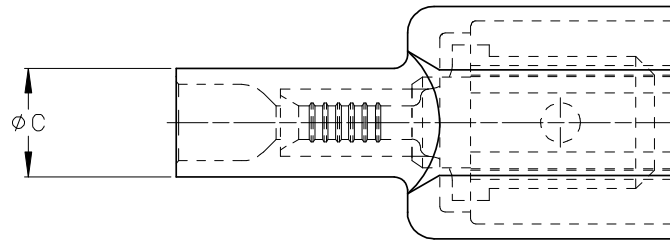

ASSEMBLY NUMBER		TAPE NUMBER		ITEM DESCRIPTION			DIMENSIONS					
MATERIAL NUMBER	ENGINEERING NUMBER	MATERIAL NUMBER	TAPE ENG. NUMBER	COLOR	WIRE GAUGE	TAB SIZE	'A' MAX	'B' MAX	'C' MAX	'D' MIN	'E' MIN	'H' REF
190040001	AA-2260	190040004	AA-2260T	RED	22-18 AWG (0.38-0.96mm <sup>2</sup> )	.250x.032 (6.35x0.81)	.97/24.6	.45/11.4	.23/5.8	.145/3.68	(B).054/1.37	.48/12.2
190040005	BB-2262	190040008	BB-2262T	BLUE	16-14 AWG (1.23-1.94 mm <sup>2</sup> )	.250x.032 (6.35x0.81)	.97/24.6	.45/11.4	.23/5.8	.170/4.32	.083/2.11	.48/12.2

(B) SINGLE SPACED, CENTER TO CENTER

TAPE MOUNTING DETAIL

(B) NOTES:

1. TERMINAL MATERIAL: BRASS
2. TERMINAL PLATING: ZINC CHROMATE
3. HOUSING: 6/6 NYLON
4. MWID: MAXIMUM WIRE INSULATION DIAMETER
5. TAB DIMENSIONS CONFORM TO UL310 SPECIFICATIONS.
6. ASSEMBLY IS ROHS COMPLIANT

REDRAW, MATERIALS EC NO: ETC2007-0081 DRAWN:EHILE 2008/01/28 CHKD:MACNEIL 2008/01/28 APPR:JMACNEIL 2008/02/13 REV B	QUALITY SYMBOLS ▽=0 ∇=0	GENERAL TOLERANCES (UNLESS SPECIFIED)		DIMENSION STYLE IN/MM (B)	SCALE 4:1	DESIGN UNITS INCH	THIRD ANGLE PROJECTION			
		4 PLACES ±--- ±---	3 PLACES ±--- ±---	2 PLACES ±--- ±---	1 PLACE ±--- ±---	ANGULAR ±---°	DRAWN BY EMF	DATE 1993/06/25	TITLE FULLY INSULATED MALE COUPLER, INSULKRIMP	
		DRAFT WHERE APPLICABLE MUST REMAIN WITHIN DIMENSIONS					CHECKED BY	DATE	APPROVED BY	DATE
		MATERIAL NO. SEE CHART		DOCUMENT NO. SD-19004-001		SHEET NO. 1 OF 1		MOLEX INCORPORATED		