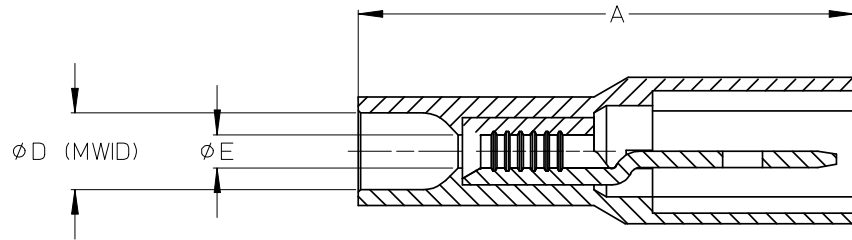

ASSEMBLY NUMBER		TAPE NUMBER		ITEM DESCRIPTION			DIMENSIONS					
MATERIAL NUMBER	ENGINEERING NUMBER	MATERIAL NUMBER	TAPE ENG. NUMBER	COLOR	WIRE GAUGE	TAB SIZE	'A' MAX	'B' MAX	'C' MAX	'D' MIN	'E' MIN	'H' REF
190040001	AA-2260	190040004	AA-2260T	RED	22-18 AWG (0.38-0.96mm <sup>2</sup> )	.250x.032 (6.35x0.81)	.97/24.6	.45/11.4	.23/5.8	.145/3.68	(B).054/1.37	.48/12.2
190040005	BB-2262	190040008	BB-2262T	BLUE	16-14 AWG (1.23-1.94 mm <sup>2</sup> )	.250x.032 (6.35x0.81)	.97/24.6	.45/11.4	.23/5.8	.170/4.32	.083/2.11	.48/12.2

(B) SINGLE SPACED, CENTER TO CENTER

TAPE MOUNTING DETAIL

(B) NOTES:

1. TERMINAL MATERIAL: BRASS
2. TERMINAL PLATING: ZINC CHROMATE
3. HOUSING: 6/6 NYLON
4. MWID: MAXIMUM WIRE INSULATION DIAMETER
5. TAB DIMENSIONS CONFORM TO UL310 SPECIFICATIONS.
6. ASSEMBLY IS ROHS COMPLIANT

REDRAW, MATERIALS EC NO: ETC2007-0081 DRAWN:EHILE 2008/01/28 CHKD:MACNEIL 2008/01/28 APPR:JMACNEIL 2008/02/13 REV B	QUALITY SYMBOLS ▽=0 ∇=0	GENERAL TOLERANCES (UNLESS SPECIFIED)		DIMENSION STYLE IN/MM (B)	SCALE 4:1	DESIGN UNITS INCH	THIRD ANGLE PROJECTION			
		4 PLACES ±--- ±---	3 PLACES ±--- ±---	2 PLACES ±--- ±---	1 PLACE ±--- ±---	ANGULAR ±---°	DRAWN BY EMF	DATE 1993/06/25	TITLE FULLY INSULATED MALE COUPLER, INSULKRIMP	
		DRAFT WHERE APPLICABLE MUST REMAIN WITHIN DIMENSIONS					CHECKED BY	DATE	APPROVED BY	DATE
		MATERIAL NO. SEE CHART		DOCUMENT NO. SD-19004-001		SHEET NO. 1 OF 1		MOLEX INCORPORATED		