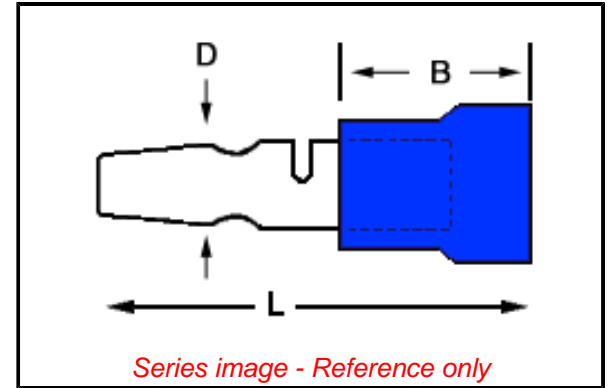

PLEASE CHECK WWW.MOLEX.COM FOR LATEST PART INFORMATION

Part Number: [0190340010](#)
Status: **Active**
Description: SNAP PLUG INSULKRIMP TAPED (B-289XT)

Documents:

[Drawing (PDF)](#) [RoHS Certificate of Compliance (PDF)](#)

General

Product Family	Quick Disconnects
Series	19034
Crimp Quality Equipment	Yes
Insulated	Partial
Product Family	Quick Disconnects
UPC	800753047426

Physical

Insulation	PVC
Net Weight	1.297/g

Material Info

Engineering Number	B-289XT

EU ELV

Not Relevant

EU RoHS

Compliant

REACH SVHC

Not Contained Per -
ED/108/2014 (17 Dec
2014)

Halogen-Free

Status

Not Low-Halogen

**Need more information on product
environmental compliance?**

Email productcompliance@molex.com
Please visit the [Contact Us](#) section for any
non-product compliance questions.

China ROHS

ELV

RoHS Phthalates

Green Image

Not Relevant

Not Contained

Search Parts in this Series

[19034 Series](#)

PLEASE CHECK WWW.MOLEX.COM FOR LATEST PART INFORMATION