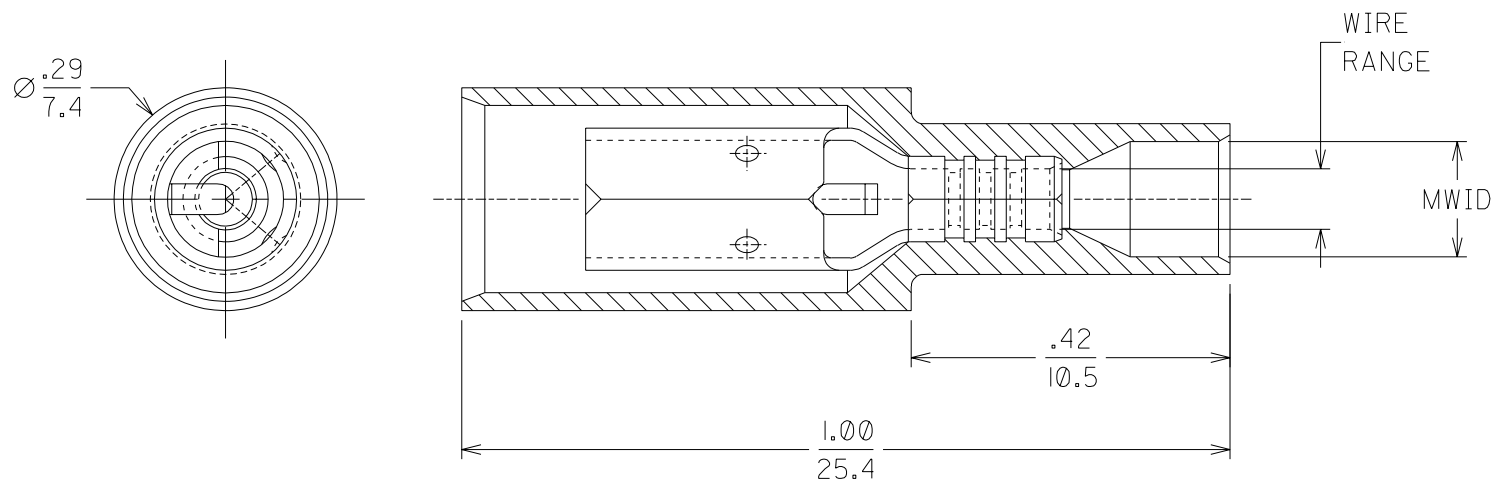

PART NUMBER	WIRE RANGE AWG	MM ²	INSULATION COLOR	MWID	FITS MALE PLUG DIA.
BRA-2156NDK	22-18	0.25-1.3	DARK RED	.128/(3.25)	.156/(3.96)
BRA-2180N	22-18	0.25-1.3	LIGHT RED	.128/(3.25)	.180/(4.57)
BRB-2156NDK	16-14	1.0-2.6	DARK BLUE	.150/(3.81)	.156/(3.96)
BRB-2180N	16-14	1.0-2.6	LIGHT BLUE	.150/(3.81)	.180/(4.57)

DRWG. NO. C05338-42

MWID = MAXIMUM WIRE INSULATION DIAMETER

CUSTOMER DRAWING

NOTES:
 RECEPTACLE MATERIAL: .016/(0.41) THK BRASS
 RECEPTACLE FINISH: TIN PLATING
 INSULATION MATERIAL: NYLON

DIMENSIONS SHOWN (METRIC) INCH	
UNLESS OTHERWISE SPECIFIED TOLERANCES: ANGULAR ± 1/2°	
	INCH METRIC
3 PLACE	± .005 ± ---
2 PLACE	± .01 ± 0.13
1 PLACE	± --- ± 0.25
DRAFT WHERE APPLICABLE MUST REMAIN WITHIN DIMENSIONS	
DRWG. BY DAY	CHK'D. BY RWD
APP'D. BY RWD	SCALE 5:1

REVISE ONLY ON CAD SYSTEM			
TITLE FULLY INSULATED INSULKRIMP FEMALE BULLET RECEPTACLE CUSTOMER DRAWING			
molex ETC INC. PINELLAS PARK, FLA. 33781 U.S.A.		SHEET NO.	DATE 97/7/7
PART NO. SEE CHART		DRWG. NO. C05338-42	
FILE NAME C0533842.DGN	THIS DRAWING CONTAINS INFORMATION THAT IS PROPRIETARY TO MOLEX-ETC INC. AND SHOULD NOT BE USED WITHOUT WRITTEN PERMISSION.		DIV. SIZE A