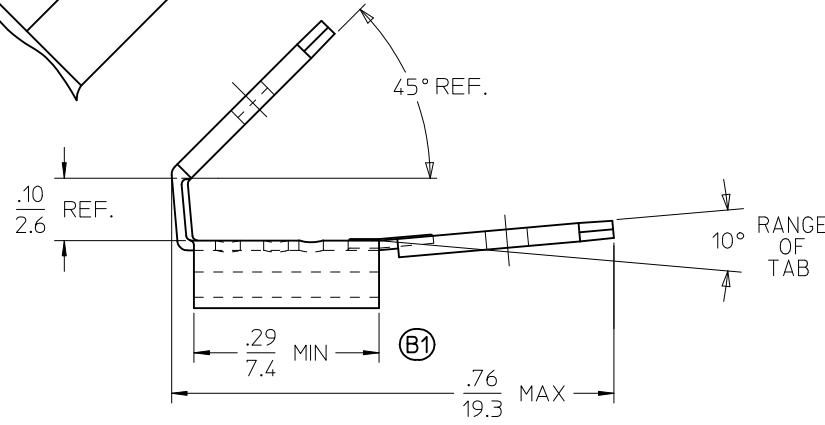

MATERIAL NUMBER	ENGINEERING NUMBER	PLATING 
190430010	VWA-0	NONE
190430027	VWA-0-1	ELECTRO-TIN
190430028	VWA-0-HT	ELECTRO-NICKEL

 $\frac{.186}{4.72}$ MAX
TYP.2

 $\phi .063$ MIN
1.60 TYP.2

SALES DRAWING

NOTE:

1. MATERIAL: BRASS, .015 THICK REF.
-  2. PLATING SEE CHART.

RLS IN ME10, MOD TOLRNCS EC NO: WNA2011-0262 DRW:ETHRODAHL 2009/07/28 CHKD:JMACNEIL 2010/11/16 APPR:JMACNEIL 2010/12/06	QUALITY SYMBOLS	GENERAL TOLERANCES (UNLESS SPECIFIED)		DIMENSION STYLE	SCALE	DESIGN UNITS	THIRD ANGLE PROJECTION		
	 = 0	mm INCH		IN/MM	5:1	INCH			
	 = 0	4 PLACES	± ---	± ---	DRAWN BY	DATE	TITLE		
		3 PLACES	± ---	± .005	BRE	2002/05/01	3 WAY CONNECTOR		
		2 PLACES	± 0.13	± .01	CHECKED BY	DATE	2 MALE TABS, 1 FEMALE		
	1 PLACE	± 0.25	± ---	HEB	2002/05/01	.250X.032 QUICK DISCONN			
		ANGULAR ± 20°		APPROVED BY	DATE	MOLEX INCORPORATED			
		DRAFT WHERE APPLICABLE MUST REMAIN WITHIN DIMENSIONS		JMACNEIL	2010/12/06	MOLEX INCORPORATED			
				MATERIAL NO.	DOCUMENT NO.	SHEET NO.			
				SEE CHART	SD-19043-003	1 OF 1			
				SIZE B	THIS DRAWING CONTAINS INFORMATION THAT IS PROPRIETARY TO MOLEX INCORPORATED AND SHOULD NOT BE USED WITHOUT WRITTEN PERMISSION				