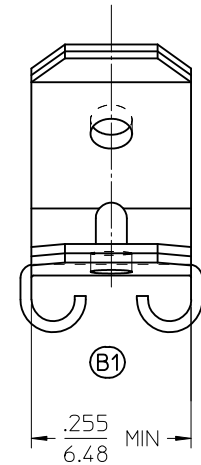

MATERIAL NUMBER	ENGINEERING NUMBER	PLATING 
190430010	VWA-0	NONE
190430027	VWA-0-1	ELECTRO-TIN
190430028	VWA-0-HT	ELECTRO-NICKEL

 $\frac{.186}{4.72}$ MAX
TYP.2

 $\phi .063$ MIN
1.60 TYP.2

SALES DRAWING

NOTE:

1. MATERIAL: BRASS, .015 THICK REF.
-  2. PLATING SEE CHART.

RLS IN ME10, MOD TOLRNCS EC NO: WNA2011-0262 DRW:ETHRODAHL 2009/07/28 CHKD:JMACNEIL 2010/11/16 APPR:JMACNEIL 2010/12/06	QUALITY SYMBOLS	GENERAL TOLERANCES (UNLESS SPECIFIED)		DIMENSION STYLE	SCALE	DESIGN UNITS	THIRD ANGLE PROJECTION		
	 = 0	mm INCH		IN/MM	5:1	INCH			
	 = 0	4 PLACES	± ---	± ---	DRAWN BY	DATE	TITLE		
		3 PLACES	± ---	± .005	BRE	2002/05/01	3 WAY CONNECTOR		
		2 PLACES	± 0.13	± .01	CHECKED BY	DATE	2 MALE TABS, 1 FEMALE		
	1 PLACE	± 0.25	± ---	HEB	2002/05/01	.250X.032 QUICK DISCONN			
		ANGULAR ± 20°		APPROVED BY	DATE	MOLEX INCORPORATED			
		DRAFT WHERE APPLICABLE MUST REMAIN WITHIN DIMENSIONS		JMACNEIL	2010/12/06	MOLEX INCORPORATED			
				MATERIAL NO.	DOCUMENT NO.	SHEET NO.			
				SEE CHART	SD-19043-003	1 OF 1			
				SIZE B	THIS DRAWING CONTAINS INFORMATION THAT IS PROPRIETARY TO MOLEX INCORPORATED AND SHOULD NOT BE USED WITHOUT WRITTEN PERMISSION				