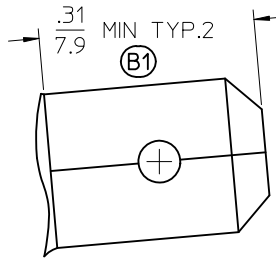

SALES DRAWING

NOTE:

1. MATERIAL: BRASS, .015 THICK REF.
2. PLATING SEE CHART.

RLS IN ME10, MOD TOLRNCS EC NO: WNA2011-0262 DRW:ETHRODAHL 2009/07/28 CHKD:JMACNEIL 2010/11/16 APPR:JMACNEIL 2010/12/06	QUALITY SYMBOLS	GENERAL TOLERANCES (UNLESS SPECIFIED)		DIMENSION STYLE	SCALE	DESIGN UNITS	THIRD ANGLE PROJECTION		
	= 0	mm INCH		IN/MM	5:1	INCH			
	= 0	4 PLACES	± ---	± ---	DRAWN BY	DATE	TITLE		
		3 PLACES	± ---	± .005	BRE	2002/05/01	3 WAY CONNECTOR		
		2 PLACES	± 0.13	± .01	CHECKED BY	DATE	2 MALE TABS, 1 FEMALE		
	1 PLACE	± 0.25	± ---	HEB	2002/05/01	.250X.032 QUICK DISCONN			
		ANGULAR ± 20°		APPROVED BY	DATE	MOLEX INCORPORATED			
		DRAFT WHERE APPLICABLE MUST REMAIN WITHIN DIMENSIONS		JMACNEIL	2010/12/06	MOLEX INCORPORATED			
				MATERIAL NO.	DOCUMENT NO.	SHEET NO.			
				SEE CHART	SD-19043-003	1 OF 1			
				SIZE B	THIS DRAWING CONTAINS INFORMATION THAT IS PROPRIETARY TO MOLEX INCORPORATED AND SHOULD NOT BE USED WITHOUT WRITTEN PERMISSION