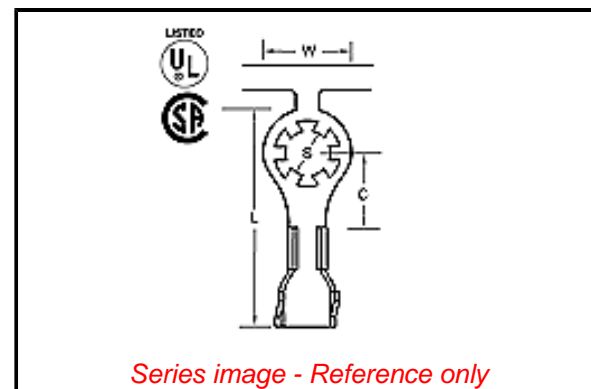

General

Product Family Ring and Spade Terminals
 Series [19084](#)
 Crimp Quality Equipment Yes
 Mil-Spec N/A
 Overview [Solderless Terminals](#)
 Product Name N/A
 Type Ring
 UPC 800753084780

Physical

Barrel Type Open
 Insulation None
 Material - Plating Mating Tin
 Net Weight 0.861/g
 Packaging Type Reel
 Plating min - Mating 2.540µm
 Plating min - Termination 2.540µm
 Stud Size 8 (M4)
 Termination Interface: Style Crimp or Compression
 Wire Insulation Diameter N/A
 Wire Size AWG 14, 16, 18
 Wire Size mm² 0.80-2.00

Material Info

Engineering Number SRZ-0129-08

Reference - Drawing Numbers

Product Specification PS-19902-006-001, PS-19902-011-001
 Sales Drawing SD-19084-001

EU ELV

Not Relevant

EU RoHS

Compliant