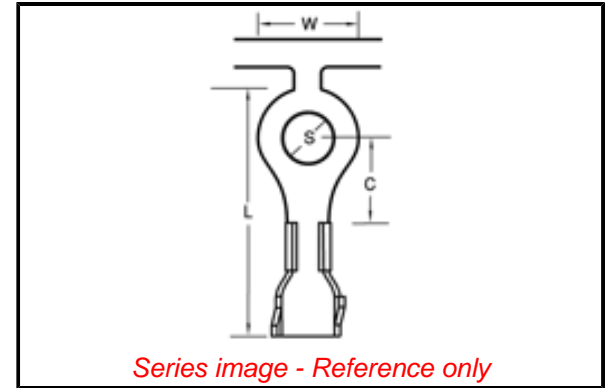

PLEASE CHECK WWW.MOLEX.COM FOR LATEST PART INFORMATION

Part Number: **0190850003**
Status: **Active**
Overview: Solderless Terminals
Description: Open Barrel Ring , Brass, for 14-18 AWG Wire, Stud Size 10 (M5)

Documents:

[Drawing (PDF)](#) [Product Specification PS-19902-011-001 (PDF)](#)
[Product Specification PS-19902-006-001 (PDF)](#) [RoHS Certificate of Compliance (PDF)](#)

Agency Certification

CSA LR18689
UL E32244

General

Product Family Ring and Spade Terminals
Series 19085
Crimp Quality Equipment Yes
Mil-Spec N/A
Overview Solderless Terminals
Product Name N/A
Type Ring
UPC 800755080278

Physical

Barrel Type Open
Insulation None
Material - Plating Mating Tin
Net Weight 0.818/g
Packaging Type Reel
Stud Size 10 (M5)
Temperature Range - Operating 149°C
Termination Interface: Style Crimp or Compression
Wire Insulation Diameter N/A
Wire Size AWG 14, 16, 18
Wire Size mm² 0.80-2.00

Electrical

Voltage - Maximum 2000V

Material Info

Engineering Number RZ-0129-10

Reference - Drawing Numbers

Product Specification PS-19902-006-001, PS-19902-011-001
Sales Drawing SD-19085-002

Series image - Reference only

EU ELV

Not Relevant

EU RoHS

Compliant

REACH SVHC

Not Contained Per -
ED/61/2018 (27 June
2018)

Halogen-Free

Status

Low-Halogen

For more information, please visit [Contact US](#)

China ROHS

ELV

RoHS Phthalates

China RoHS

Green Image

Not Relevant

Not Contained

Search Parts in this Series

19085 Series