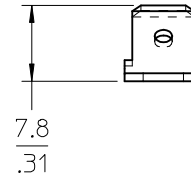

AUX.VIEW
4X SCALE

NOTES:

1. MATERIAL: SEE TABLE
2. FINISHES: SEE TABLE
3. PRODUCT SPECIFICATION: NOT REQUIRED
4. MATES WITH: NONE
5. MFG.TO NEMA STD. DC-2

1	1	TERMINAL	BRASS	TIN PLATED
ITEM	QTY.	DESCRIPTION	MATERIAL	FINISH

tb_frame_B
rev. B1 2000/08/01

EC NO: NEO2004-0202 DRWN:RSTONE 2003/11/25 CHKD:RK 2003/11/25 APPR:PWALTZ 2003/12/02	QUALITY SYMBOLS ▽ = 0 ▽ = 0	GENERAL TOLERANCES (UNLESS SPECIFIED)		SCALE 2:1	DESIGN UNITS INCH	THIRD ANGLE PROJECTION FAST TAB, 45 DEGREE .250 IN. X .032 IN.	REVISE ON CAD ONLY		
		4 PLACES ± --- ± .0015	3 PLACES ± 0.038 ± .005	DIMENSION STYLE MM/IN			TITLE		
		2 PLACES ± 0.13 ± .010	1 PLACE ± 0.3 ± ---	DRAWN BY R.STONE	DATE 08-18-03	MATERIAL NO. 191630076		DOCUMENT NO. SD-19163-008	
		ANGULAR ± 2 °		CHECKED BY RKEMP	DATE 8-18-03	SHEET NO. 1 OF 1		MOLEX INCORPORATED	
DRAFT WHERE APPLICABLE MUST REMAIN WITHIN DIMENSIONS		APPROVED BY PWALTZ	DATE 8-18-03	THIS DRAWING CONTAINS INFORMATION THAT IS PROPRIETARY TO MOLEX INCORPORATED AND SHOULD NOT BE USED WITHOUT WRITTEN PERMISSION					