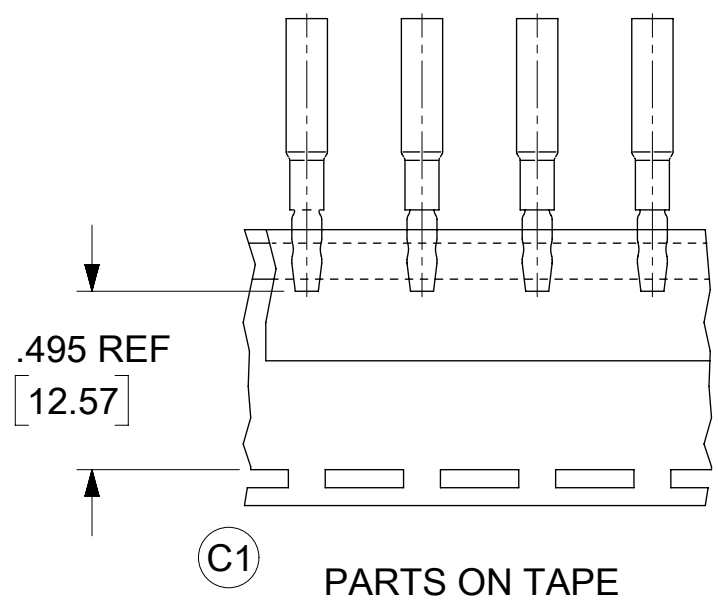

MAT'L NO.	ENG NO.	MAT'L NO. (TAPE)	ENG NO. (TAPE)	WIRE AWG	MWID	ID MIN	INSULATION COLOR
191640009	SA-259	----	----	22 - 18	.235 (5.97)	.054 (1.35)	RED
191640039	SA-279	191640314	SB-279T	16 - 14	.230 (5.84)	.080 (2.03)	BLUE

NOTE(S):  
 1 MWID: MAXIMUM WIRE INSULATION DIAMETER  
 2. PART IS RoHS COMPLIANT.

FUNCTIONAL SYMBOLS FA = 0 FE = 0 FP = 0	THIS DRAWING CONTAINS INFORMATION THAT IS PROPRIETARY TO MOLEX ELECTRONIC TECHNOLOGIES, LLC AND SHOULD NOT BE USED WITHOUT WRITTEN PERMISSION		CURRENT REV DESC: ADD TAPE DETAIL & PN: 191640314 (SB-279T)		<b>molex</b>					
	DIMENSION UNITS	SCALE								
	INCH/MM	1:1	EC NO: 686478 DRWN: DMYRICK CHKD: JMACNEIL APPR: JMACNEIL			.180/4.57 SNAP PLUG NIAC 22-18 16-14 AWG				
	GENERAL TOLERANCES (UNLESS SPECIFIED)									
4 PLACES ±		MM		INCH		PRODUCT CUSTOMER DRAWING				
3 PLACES ±		± 0.01		± 0.02						
2 PLACES ±		± 0.25		± 0.02		DOCUMENT NUMBER <b>SD-19164-068</b>				
1 PLACE ±		± 0.5		±					DOC TYPE	DOC PART
0 PLACES ±		±		±		PSD	001	C1		
ANGULAR TOL ± 1.0°		DRAFT WHERE APPLICABLE MUST REMAIN WITHIN DIMENSIONS		THIRD ANGLE PROJECTION		DRAWING	SERIES	MATERIAL NUMBER	CUSTOMER	SHEET NUMBER
				B-SIZE		19164	SEE CHART	GENERAL MARKET	1 OF 1	