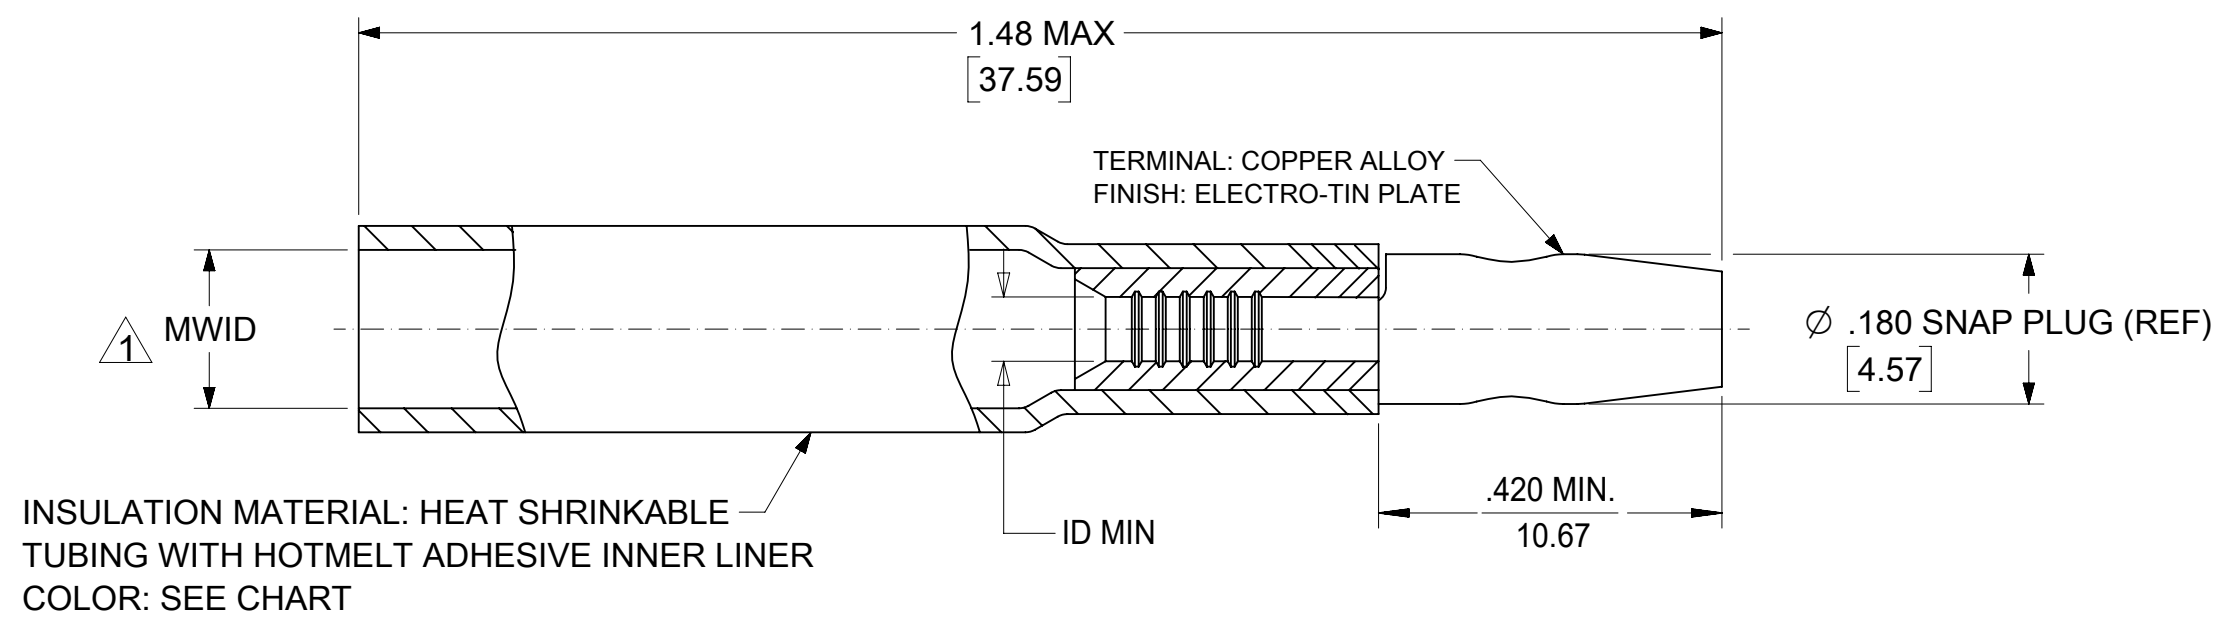

NOTE(S):  
 1 MWID: MAXIMUM WIRE INSULATION DIAMETER  
 2. PART IS RoHS COMPLIANT.

FUNCTIONAL SYMBOLS FA = 0 FE = 0 FP = 0	THIS DRAWING CONTAINS INFORMATION THAT IS PROPRIETARY TO MOLEX ELECTRONIC TECHNOLOGIES, LLC AND SHOULD NOT BE USED WITHOUT WRITTEN PERMISSION		CURRENT REV DESC: ADD TAPE DETAIL & PN: 191640314 (SB-279T)		<b>molex</b>					
	DIMENSION UNITS	SCALE								
	INCH/MM	1:1	EC NO: 686478 DRWN: DMYRICK CHKD: JMACNEIL APPR: JMACNEIL			.180/4.57 SNAP PLUG NIAC 22-18 16-14 AWG				
	GENERAL TOLERANCES (UNLESS SPECIFIED)									
4 PLACES ±		MM		INCH		PRODUCT CUSTOMER DRAWING				
3 PLACES ±		± 0.01		± 0.02						
2 PLACES ±		± 0.25		± 0.02		DOCUMENT NUMBER <b>SD-19164-068</b>				
1 PLACE ±		± 0.5		±					DOC TYPE	DOC PART
0 PLACES ±		±		±		PSD	001	C1		
ANGULAR TOL ± 1.0°		DRAFT WHERE APPLICABLE MUST REMAIN WITHIN DIMENSIONS		THIRD ANGLE PROJECTION		DRAWING	SERIES	MATERIAL NUMBER	CUSTOMER	SHEET NUMBER
				B-SIZE		19164	SEE CHART	GENERAL MARKET	1 OF 1	