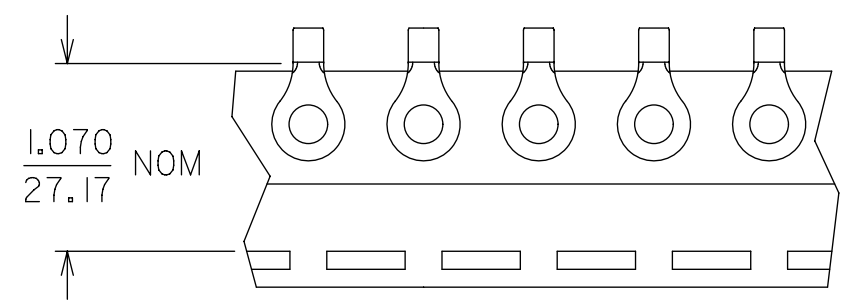

MATERIAL NUMBER	ENGG NUMBER	Ø"S"	PACKAGING
191930143	D-350-06	.146	LOOSE PIECE
191930146	D-350-08	.173	
191930149	D-350-10	.198	
191930152	D-350-14	.265	
191930157	D-350-56	.328	
191930148	D-350-08T	.173	TAPE PARTS
191930151	D-350-10T	.198	
191930155	D-350-14T	.265	
191930158	D-350-56T	.328	
191930156	D-350-14TD	.265	DBL SPCD TAPE PART

(B2) SINGLE SPACED PARTS ON TAPE

DOUBLE SPACED PARTS ON TAPE

- MATERIAL: TERMINAL: COPPER
.045/1.14 THICK REF.
PLATING : ELECTRO TIN
- ALL DIMENSIONS = INCHES / MM
- PART IS ROHS COMPLIANT.

THIS DRAWING CONTAINS INFORMATION THAT IS PROPRIETARY TO MOLEX ELECTRONIC TECHNOLOGIES, LLC AND SHOULD NOT BE USED WITHOUT WRITTEN PERMISSION											
DIMENSION UNITS IN/MM		SCALE 4:1		CURRENT REV DESC: ADD SINGLE SPACE							
GENERAL TOLERANCES (UNLESS SPECIFIED)				EC NO: 623662		molex					
				DRWN: PKH 2019/08/27							
4 PLACES ±				CHK'D: JMACNEIL 2019/09/06		RING TONGUE TERMINAL, 8 AWG					
3 PLACES ±				APPR: JMACNEIL 2019/09/06							
2 PLACES ± 0.13 ± 0.01				INITIAL REVISION:		PRODUCT CUSTOMER DRAWING					
1 PLACE ± 0.25 ±				DRWN: EDB 2001/01/23							
0 PLACES ±				APPR: HEB 2001/01/23		DOCUMENT NUMBER SD-19193-016					
ANGULAR TOL ± 0.5°				THIRD ANGLE PROJECTION		DRAWING B-SIZE		SERIES 19193		MATERIAL NUMBER SEE CHART	
DRAFT WHERE APPLICABLE MUST REMAIN WITHIN DIMENSIONS				DRAWING B-SIZE		SERIES 19193		CUSTOMER GENERAL MARKET		SHEET NUMBER 1 OF 1	