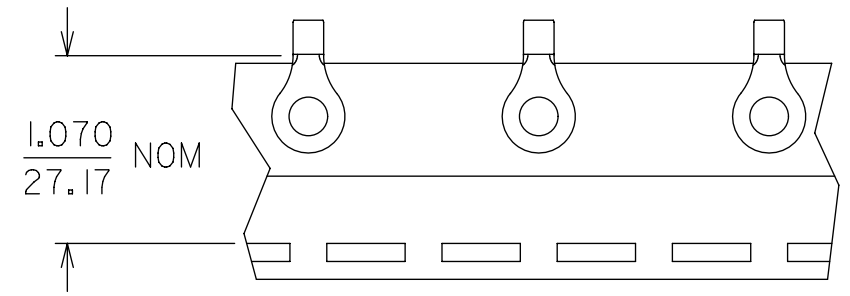

MATERIAL NUMBER	ENGG NUMBER	Ø"S"	PACKAGING
191930143	D-350-06	.146	LOOSE PIECE
191930146	D-350-08	.173	
191930149	D-350-10	.198	
191930152	D-350-14	.265	
191930157	D-350-56	.328	
191930148	D-350-08T	.173	TAPE PARTS
191930151	D-350-10T	.198	
191930155	D-350-14T	.265	
191930158	D-350-56T	.328	
191930156	D-350-14TD	.265	DBL SPCD TAPE PART

(B2) SINGLE SPACED PARTS ON TAPE

DOUBLE SPACED PARTS ON TAPE

- MATERIAL: TERMINAL: COPPER
.045/1.14 THICK REF.
PLATING : ELECTRO TIN
- ALL DIMENSIONS = INCHES / MM
- PART IS ROHS COMPLIANT.

THIS DRAWING CONTAINS INFORMATION THAT IS PROPRIETARY TO MOLEX ELECTRONIC TECHNOLOGIES, LLC AND SHOULD NOT BE USED WITHOUT WRITTEN PERMISSION											
DIMENSION UNITS IN/MM		SCALE 4:1		CURRENT REV DESC: ADD SINGLE SPACE							
GENERAL TOLERANCES (UNLESS SPECIFIED)				EC NO: 623662		molex					
				DRWN: PKH 2019/08/27							
4 PLACES ±				CHK'D: JMACNEIL 2019/09/06		RING TONGUE TERMINAL, 8 AWG					
3 PLACES ±				APPR: JMACNEIL 2019/09/06							
2 PLACES ± 0.13 ± 0.01				INITIAL REVISION:		PRODUCT CUSTOMER DRAWING					
1 PLACE ± 0.25 ±				DRWN: EDB 2001/01/23							
0 PLACES ±				APPR: HEB 2001/01/23		DOCUMENT NUMBER SD-19193-016					
ANGULAR TOL ± 0.5°				THIRD ANGLE PROJECTION		DRAWING B-SIZE		SERIES 19193		MATERIAL NUMBER SEE CHART	
DRAFT WHERE APPLICABLE MUST REMAIN WITHIN DIMENSIONS				DRAWING B-SIZE		SERIES 19193		CUSTOMER GENERAL MARKET		SHEET NUMBER 1 OF 1	