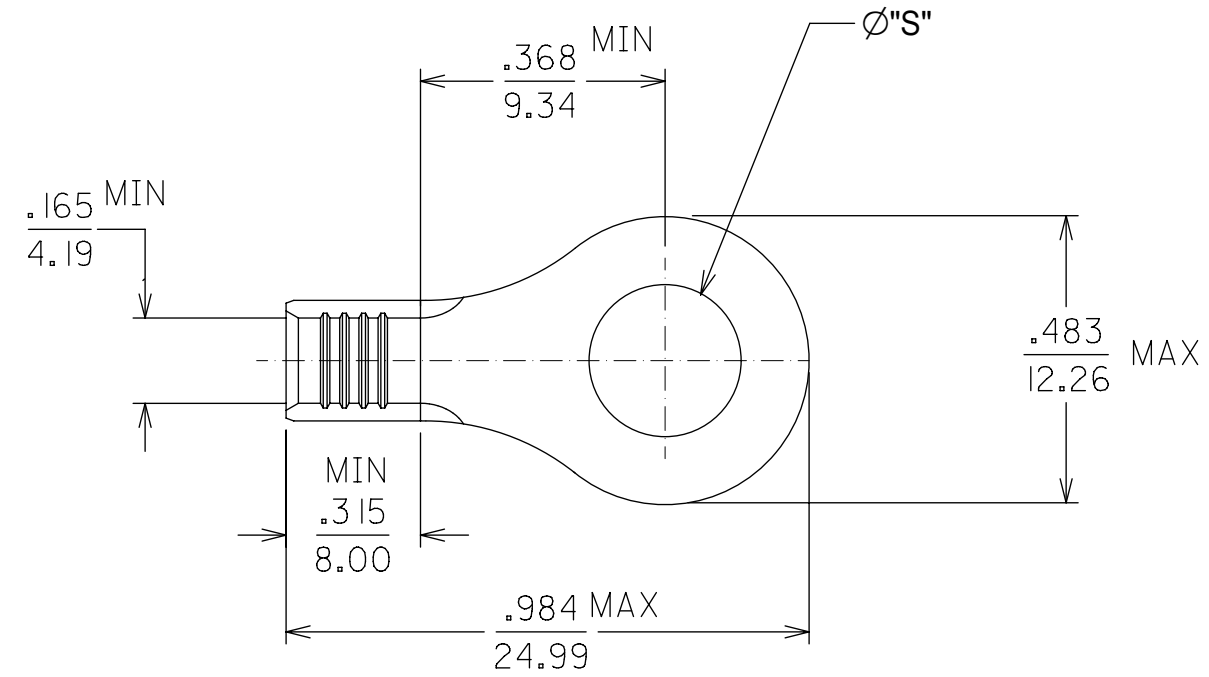

MATERIAL NUMBER	ENGG NUMBER	Ø"S"	PACKAGING
191930143	D-350-06	.146	LOOSE PIECE
191930146	D-350-08	.173	
191930149	D-350-10	.198	
191930152	D-350-14	.265	
191930157	D-350-56	.328	
191930148	D-350-08T	.173	TAPE PARTS
191930151	D-350-10T	.198	
191930155	D-350-14T	.265	
191930158	D-350-56T	.328	
191930156	D-350-14TD	.265	DBL SPCD TAPE PART

(B2) SINGLE SPACED PARTS ON TAPE

DOUBLE SPACED PARTS ON TAPE

- MATERIAL: TERMINAL: COPPER
.045/1.14 THICK REF.
PLATING : ELECTRO TIN
- ALL DIMENSIONS = INCHES / MM
- PART IS ROHS COMPLIANT.

THIS DRAWING CONTAINS INFORMATION THAT IS PROPRIETARY TO MOLEX ELECTRONIC TECHNOLOGIES, LLC AND SHOULD NOT BE USED WITHOUT WRITTEN PERMISSION											
DIMENSION UNITS IN/MM		SCALE 4:1		CURRENT REV DESC: ADD SINGLE SPACE							
GENERAL TOLERANCES (UNLESS SPECIFIED)				EC NO: 623662		molex					
				DRWN: PKH 2019/08/27							
4 PLACES ±				CHK'D: JMACNEIL 2019/09/06		RING TONGUE TERMINAL, 8 AWG					
3 PLACES ±				APPR: JMACNEIL 2019/09/06							
2 PLACES ± 0.13 ± 0.01				INITIAL REVISION:		PRODUCT CUSTOMER DRAWING					
1 PLACE ± 0.25 ±				DRWN: EDB 2001/01/23							
0 PLACES ±				APPR: HEB 2001/01/23		DOCUMENT NUMBER SD-19193-016					
ANGULAR TOL ± 0.5°				THIRD ANGLE PROJECTION		DRAWING B-SIZE		SERIES 19193		MATERIAL NUMBER SEE CHART	
DRAFT WHERE APPLICABLE MUST REMAIN WITHIN DIMENSIONS				DRAWING B-SIZE		SERIES 19193		CUSTOMER GENERAL MARKET		SHEET NUMBER 1 OF 1	