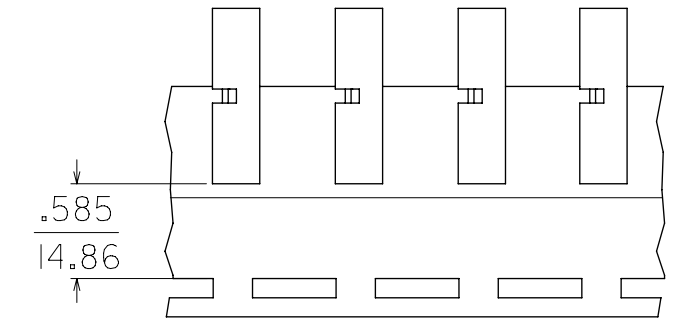

MATERIAL NUMBER	ENG. NUMBER	"L" MAX	"A" MIN.	"B" MAX	PACKAGING
192150018	BS-331	.675 (17.10)	.091 (2.31)	.160 (4.06)	LOOSE PIECE
(C)192150022	BS-342-MX	.605 (15.37)	(C).088 (2.24)	.160 (4.06)	
192150115	BS-331T	.675 (17.10)	.091 (2.31)	.160 (4.06)	TAPE MOUNTED
192150255	BS-331UST	.675 (17.10)	.091 (2.31)	.160 (4.06)	TAPE MOUNTED

PARTS ON TAPE

SALES DRAWING

NOTES:
 1. MATERIAL: COPPER.
 2. PLATING: ELECTRO-TIN.
 3. ALL DIMENSIONS IN INCHES/(MM).

THIS DRAWING CONTAINS INFORMATION THAT IS PROPRIETARY TO MOLEX ELECTRONIC TECHNOLOGIES, LLC AND SHOULD NOT BE USED WITHOUT WRITTEN PERMISSION											
DIMENSION UNITS INCH/MM		SCALE NTS		CURRENT REV DESC: OBSOLETE PART NUMBERS AS PER PCN#508521						molex	
GENERAL TOLERANCES (UNLESS SPECIFIED)				EC NO: 667388		2021/04/28		BUTT CONNECTOR SEAMLESS 16-14 AWG WIRE SIZE			
		MM	INCH	DRWN: SKANDB		2021/07/05					
4 PLACES ±				CHK'D: GGA		2021/07/05		PRODUCT CUSTOMER DRAWING			
3 PLACES ±				APPR: GGA		2021/07/05					
2 PLACES ±				INITIAL REVISION:				DOCUMENT NUMBER SD-19215-002			
1 PLACE ±				DRWN: JLOMASTRO		2005/01/07				DOC TYPE PSD	DOC PART 001
0 PLACES ±				APPR: RDEROSS		2005/01/07		MATERIAL NUMBER SEE TABLE		CUSTOMER GENERAL MARKET	
ANGULAR TOL ± °				THIRD ANGLE PROJECTION		DRAWING B-SIZE					
DRAFT WHERE APPLICABLE MUST REMAIN WITHIN DIMENSIONS				THIRD ANGLE PROJECTION		SERIES 19215					