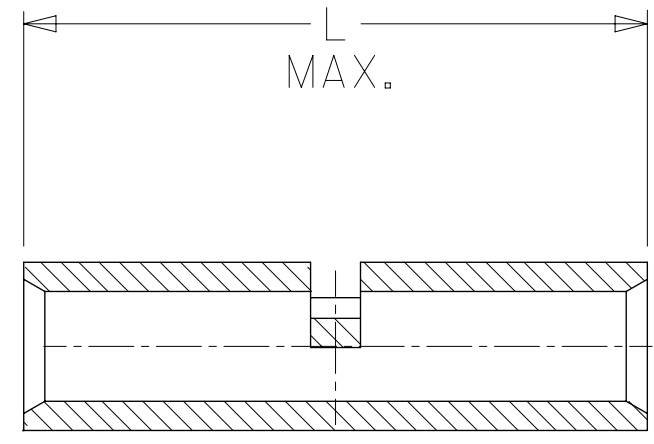

MATERIAL NUMBER	ENG. NUMBER	"L" MAX	"A" MIN.	"B" MAX	PACKAGING
192150018	BS-331	.675 (17.10)	.091 (2.31)	.160 (4.06)	LOOSE PIECE
(C)192150022	BS-342-MX	.605 (15.37)	(C).088 (2.24)	.160 (4.06)	
192150115	BS-331T	.675 (17.10)	.091 (2.31)	.160 (4.06)	TAPE MOUNTED
192150255	BS-331UST	.675 (17.10)	.091 (2.31)	.160 (4.06)	TAPE MOUNTED

PARTS ON TAPE

SALES DRAWING

NOTES:
 1. MATERIAL: COPPER.
 2. PLATING: ELECTRO-TIN.
 3. ALL DIMENSIONS IN INCHES/(MM).

THIS DRAWING CONTAINS INFORMATION THAT IS PROPRIETARY TO MOLEX ELECTRONIC TECHNOLOGIES, LLC AND SHOULD NOT BE USED WITHOUT WRITTEN PERMISSION											
DIMENSION UNITS INCH/MM		SCALE NTS		CURRENT REV DESC: OBSOLETE PART NUMBERS AS PER PCN#508521						molex	
GENERAL TOLERANCES (UNLESS SPECIFIED)				EC NO: 667388		2021/04/28		BUTT CONNECTOR SEAMLESS 16-14 AWG WIRE SIZE			
		MM	INCH	DRWN: SKANDB		2021/07/05					
4 PLACES ±				CHK'D: GGA		2021/07/05		PRODUCT CUSTOMER DRAWING			
3 PLACES ±				APPR: GGA		2021/07/05					
2 PLACES ±				INITIAL REVISION:				DOCUMENT NUMBER SD-19215-002			
1 PLACE ±				DRWN: JLOMASTRO		2005/01/07				DOC TYPE PSD	DOC PART 001
0 PLACES ±				APPR: RDEROSS		2005/01/07		MATERIAL NUMBER SEE TABLE		CUSTOMER GENERAL MARKET	
ANGULAR TOL ± °				THIRD ANGLE PROJECTION		DRAWING B-SIZE					
DRAFT WHERE APPLICABLE MUST REMAIN WITHIN DIMENSIONS				THIRD ANGLE PROJECTION		SERIES 19215					