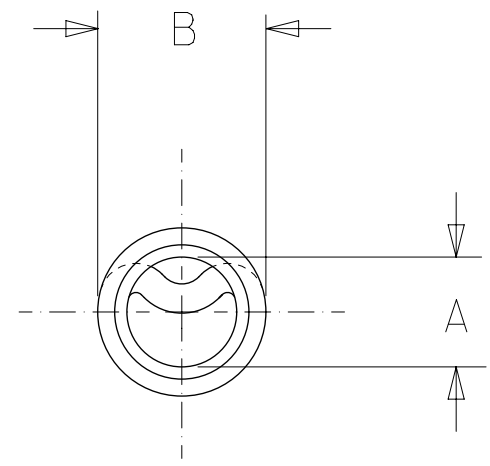

MATERIAL NUMBER	ENG. NUMBER	"L" MAX	"A" MIN.	"B" MAX	PACKAGING
192150018	BS-331	.675 (17.10)	.091 (2.31)	.160 (4.06)	LOOSE PIECE
(C)192150022	BS-342-MX	.605 (15.37)	(C).088 (2.24)	.160 (4.06)	
192150115	BS-331T	.675 (17.10)	.091 (2.31)	.160 (4.06)	TAPE MOUNTED
192150255	BS-331UST	.675 (17.10)	.091 (2.31)	.160 (4.06)	TAPE MOUNTED

PARTS ON TAPE

SALES DRAWING

NOTES:
 1. MATERIAL: COPPER.
 2. PLATING: ELECTRO-TIN.
 3. ALL DIMENSIONS IN INCHES/(MM).

THIS DRAWING CONTAINS INFORMATION THAT IS PROPRIETARY TO MOLEX ELECTRONIC TECHNOLOGIES, LLC AND SHOULD NOT BE USED WITHOUT WRITTEN PERMISSION											
DIMENSION UNITS INCH/MM		SCALE NTS		CURRENT REV DESC: OBSOLETE PART NUMBERS AS PER PCN#508521						molex	
GENERAL TOLERANCES (UNLESS SPECIFIED)				EC NO: 667388		2021/04/28		BUTT CONNECTOR SEAMLESS 16-14 AWG WIRE SIZE			
		MM	INCH	DRWN: SKANDB		2021/07/05					
4 PLACES ±				CHK'D: GGA		2021/07/05		PRODUCT CUSTOMER DRAWING			
3 PLACES ±				APPR: GGA		2021/07/05					
2 PLACES ±				INITIAL REVISION:				DOCUMENT NUMBER SD-19215-002			
1 PLACE ±				DRWN: JLOMASTRO		2005/01/07				DOC TYPE PSD	DOC PART 001
0 PLACES ±				APPR: RDEROSS		2005/01/07		MATERIAL NUMBER SEE TABLE		CUSTOMER GENERAL MARKET	
ANGULAR TOL ± °				THIRD ANGLE PROJECTION		DRAWING B-SIZE					
DRAFT WHERE APPLICABLE MUST REMAIN WITHIN DIMENSIONS				THIRD ANGLE PROJECTION		SERIES 19215					