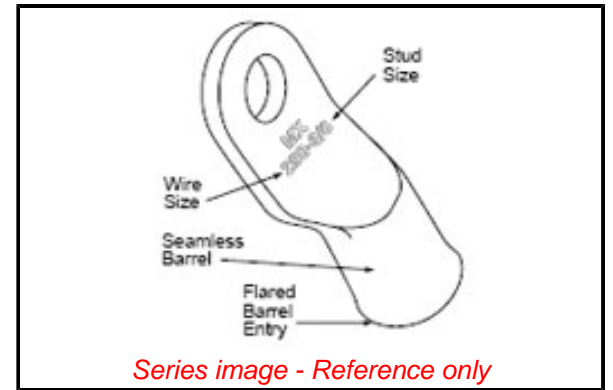

PLEASE CHECK WWW.MOLEX.COM FOR LATEST PART INFORMATION

Part Number: [0192210503](#)
Status: **Active**
Overview: Battery Cable Lugs
Description: Compression Style Ring Tongue Terminal for 4/0 AWG Wire, Stud Size 5/16" (M8), Plated

Documents:

3D Model	Product Specification PS-19902-013-001 (PDF)
Drawing (PDF)	Product Specification PS-19902-017-001 (PDF)
Product Specification PS-19901-017-001 (PDF)	RoHS Certificate of Compliance (PDF)
Product Specification PS-19902-011-001 (PDF)	

Agency Certification

CSA	LR18689
UL	E32244

General

Product Family	Ring and Spade Terminals
Series	19221
Comments	Heavy Duty
Crimp Quality Equipment	Yes
Mil-Spec	N/A
Overview	Battery Cable Lugs
Product Name	Battery Cable Lug
Type	Ring
UPC	800756490113

Physical

Barrel Type	Closed
Insulation	None
Material - Plating Mating	Tin
Net Weight	43.836/g
Packaging Type	Bag
Plating min - Mating	4.064µm
Plating min - Termination	4.064µm
Stud Size	5/16" (M8)
Termination Interface: Style	Crimp or Compression
Wire Insulation Diameter	N/A
Wire Size AWG	4/0

Material Info

Engineering Number	BCL-40516-PL.625

Reference - Drawing Numbers

Product Specification	PS-19901-017-001, PS-19902-011-001, PS-19902-013-001, PS-19902-017-001
Sales Drawing	SD-19221-011-000

EU ELV

Not Relevant

EU RoHS

Not Reviewed

REACH SVHC

Not Reviewed

Halogen-Free

Status

Not Reviewed

Need more information on product environmental compliance?

Email productcompliance@molex.com
Please visit the [Contact Us](#) section for any non-product compliance questions.

China ROHS	Not Relevant
ELV	Not Relevant
RoHS Phthalates	Not Reviewed

Search Parts in this Series

[19221](#) Series