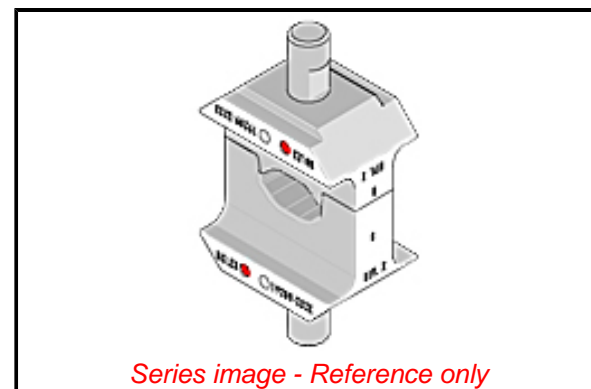

Documents:
[RoHS Certificate of Compliance (PDF)](#)

General

Product Family	Application Tooling
Series	207122
Function	Crimp
Geographic Area	Global
Level of Automation	Manual
More Detailed Tech Information	applicationtooling@molex.com
Overview	Application Tooling
Product Name	ETC
Tool Type	Crimp Module
UPC	800753111738
Warranty Disclaimer	CAUTION: Molex tooling crimp specifications are valid only when used with Molex terminals and tooling manufactured by Molex and sold by Molex or authorized distributors ("Molex Tooling"). When using tooling other than Molex Tooling with Molex specific connector systems listed in our ATS documents, the Molex tooling qualification does not apply and the responsibility for full qualification of the connector system is that of the customer. Molex accepts no liability for connector performance or tooling support where tooling other than Molex Tooling is used or where Molex Tooling is modified.

Material Info

Engineering Number HHL-D-110

Reference - Drawing Numbers

Application Tooling Documents
ATS-192900001-001, TM-640160065-001, TM-640160065CN-001, TM-640160065DE-001, TM-640160065FR-001, TM-640160065IT-001, TM-640160065JP-001, TM-640160065KR-001, TM-640160065MY-001, TM-640160065PL-001, TM-640160065RU-001, TM-640160065SK-001, TM-640160065SP-001, TM-640160065TH-001, TM-640160065TW-001, TM-640160065VN-001

Series image - Reference only

EU ELV

Not Reviewed

EU RoHS

Not Reviewed

REACH SVHC

Not Reviewed

Halogen-Free

Status

Not Reviewed

For more information, please visit [Contact US](#)

China ROHS

Not Reviewed

ELV

Not Reviewed

RoHS Phthalates

Not Reviewed

Search Parts in this Series

[207122 Series](#)

Use With

Molex HHLS Air Powered Hydraulic Crimper 12 Ton [192860058](#) , Manual Putt Pump Hydraulic System [192860117](#) , Electric Powered Hydraulic System [192861300](#)

Application Tooling

FAQ

Description	Product #
VersaKrimp Ring Tongue Terminal for 8 AWG Wire, Stud Size 6 (M3.5)	191930143
VersaKrimp Ring Tongue Terminal for 8 AWG Wire, Stud Size 8 (M4)	191930146
VersaKrimp Ring Tongue Terminal for 8 AWG Wire, Stud Size 10 (M5)	191930149
VersaKrimp Ring Tongue Terminal for 8 AWG Wire, Stud Size 1/4" (M6)	191930152