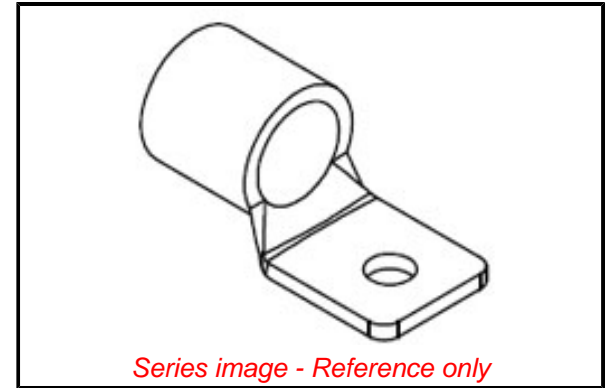

PLEASE CHECK WWW.MOLEX.COM FOR LATEST PART INFORMATION

Part Number: **0193180108**
Status: **Active**
Overview: VersaKrimp Terminals and Splices
Description: VersaKrimp SL Ring Type Connectors, Tin Plated Copper, Wire Size 1/0 AWG, Stud Size 5/16" (M8)

Documents:

[Drawing \(PDF\)](#) [RoHS Certificate of Compliance \(PDF\)](#)

General

Product Family	Ring and Spade Terminals
Series	<u>19318</u>
Comments	150A
Crimp Quality Equipment	Yes
Mil-Spec	N/A
Overview	<u>VersaKrimp Terminals and Splices</u>
Product Name	VersaKrimp
Type	Ring
UPC	883906928773

Physical

Barrel Type	Closed - Brazed
Insulation	None
Material - Metal	Copper
Material - Plating Mating	Tin
Net Weight	0.020/g
Packaging Type	Bag
Stud Size	5/16" (M8)
Wire Size AWG	1/0

Material Info

Reference - Drawing Numbers

Sales Drawing	SD-19318-001
---------------	--------------

Series image - Reference only

EU ELV

Not Reviewed

EU RoHS

Not Reviewed

REACH SVHC

Not Reviewed