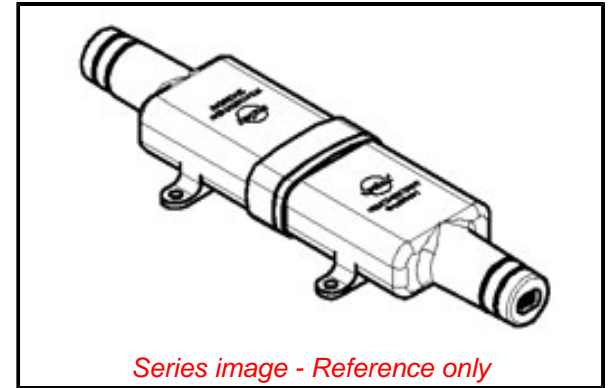

PLEASE CHECK WWW.MOLEX.COM FOR LATEST PART INFORMATION

Part Number: [0194260001](#)
Status: **Active**
Overview: Self-Contained Power Connector (SCPC)
Description: Weather Tight Male Boot for Self-Contained Power Connectors, Round Stranded Cable, 12-14 AWG

Documents:

[Drawing (PDF)](#) [RoHS Certificate of Compliance (PDF)](#)

General

Product Family	Accessories
Series	<u>19426</u>
Comments	Operating Temperature (UL) -50°C to 90°C|Operating Temperature (CUL) -34°C to 90°C
Component Type	Boot
Overview	<u>Self-Contained Power Connector (SCPC)</u>
Product Name	SCPC
UPC	822348174072

Physical

Circuits (Loaded)	0
Circuits (maximum)	0
Color - Resin	Black
Gender	Male
Lock to Mating Part	None
Material - Resin	Thermoplastic Elastomer
Number of Rows	1
Packaging Type	Bag
Polarized to Mating Part	Yes

Material Info

Reference - Drawing Numbers

Sales Drawing	SD-19426-001

EU ELV

Not Relevant

EU RoHS

Not Reviewed

REACH SVHC

Not Reviewed

Halogen-Free

Status

Not Reviewed

For more information, please visit [Contact US](#)

China ROHS

Not Relevant

ELV

Not Relevant

RoHS Phthalates

Not Reviewed

Search Parts in this Series

19426 Series

Use With

12-14 AWG Round Stranded Cable Self-Contained Power Connectors