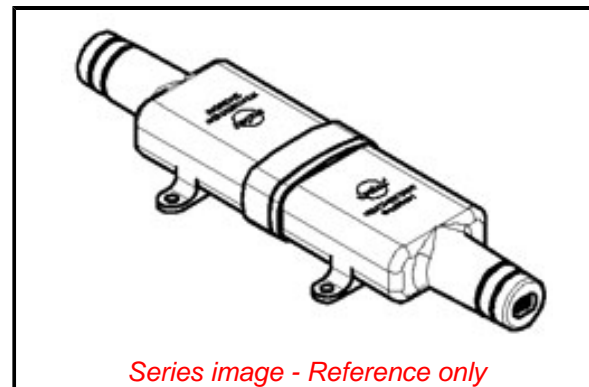

PLEASE CHECK WWW.MOLEX.COM FOR LATEST PART INFORMATION

Part Number: [0194260002](#)
Status: **Active**
Overview: [Self-Contained Power Connector (SCPC)](#)
Description: Weather Tight Female Boot for Self-Contained Power Connectors, Round Stranded Cable, 12-14 AWG

Documents:

[Drawing (PDF)](#)

[Datasheet (PDF)](#)

[RoHS Certificate of Compliance (PDF)](#)

General

Product Family	Accessories
Series	19426
Comments	Operating Temperature (UL) -50°C to 90°C|Operating Temperature (CUL) -34°C to 90°C
Component Type	Boot
Overview	Self-Contained Power Connector (SCPC)
Product Name	SCPC
UPC	822348174089

Physical

Circuits (Loaded)	0
Circuits (maximum)	0
Color - Resin	Black
Gender	Female
Lock to Mating Part	None
Material - Resin	Thermoplastic Elastomer
Number of Rows	1
Packaging Type	Bag
Polarized to Mating Part	Yes

Material Info

Reference - Drawing Numbers

Sales Drawing	SD-19426-001

EU ELV

Not Relevant

EU RoHS

Not Reviewed

REACH SVHC

Not Contained Per - ED/108/2014 (17 Dec 2014)

Halogen-Free

Status

Low-Halogen

For more information, please visit [Contact US](#)

China ROHS

ELV

RoHS Phthalates

China RoHS

Green Image

Not Relevant

Not Contained

Search Parts in this Series

[19426 Series](#)

Use With

12-14 AWG Round Stranded Cable Self-Contained Power Connectors