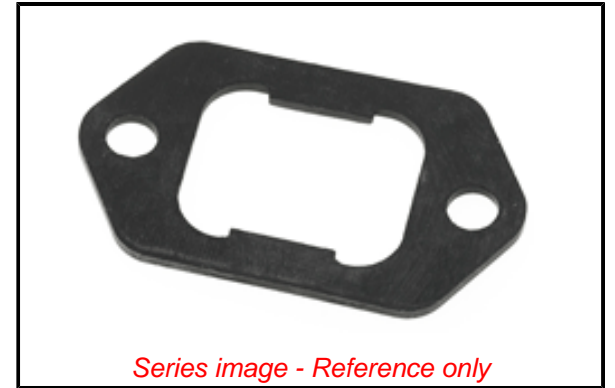

**PLEASE CHECK WWW.MOLEX.COM FOR LATEST PART INFORMATION**

**Part Number:** [0194270025](#)  
**Status:** **Active**  
**Overview:** [MX150L Industrial Sealed Connector System](#)  
**Description:** [MX150L Gasket for 2 Circuit Plug Housing with Flange](#)

**Documents:**

<a href="#">3D Model</a>	<a href="#">Datasheet (PDF)</a>
<a href="#">3D Model (PDF)</a>	<a href="#">RoHS Certificate of Compliance (PDF)</a>
<a href="#">Drawing (PDF)</a>	

**General**

Product Family	Accessories
Series	<a href="#">19427</a>
Component Type	Gasket
Overview	<a href="#">MX150L Industrial Sealed Connector System</a>
Product Name	MX150L
UPC	822348563524

**Physical**

Circuits (Loaded)	2
Circuits (maximum)	2
Gender	N/A
Net Weight	1.016/g
Packaging Type	Bag

**Material Info**

**Reference - Drawing Numbers**

Sales Drawing	SD-19427-026-001
---------------	------------------