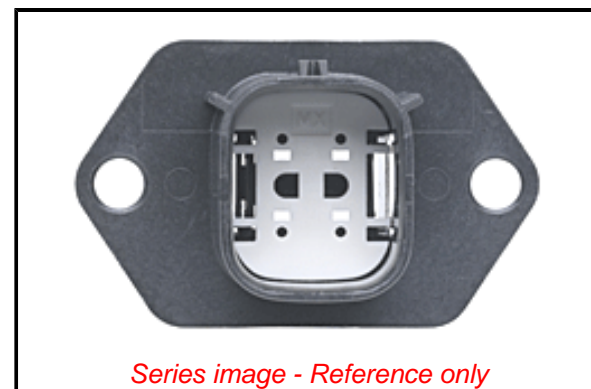

PLEASE CHECK WWW.MOLEX.COM FOR LATEST PART INFORMATION

Part Number: **0194290025**
Status: **Active**
Overview: MX150L Industrial Sealed Connector System
Description: MX150L 4 Circuit Panel Mount Plug for 14-22 AWG Wire, Through Hole Flange Assembly, without Gasket, Black

Documents:

3D Model	Packaging Specification PK-19429-001-001 (PDF)
Drawing (PDF)	Brochure (PDF)
3D Model (PDF)	RoHS Certificate of Compliance (PDF)
Product Specification PS-19417-001-001 (PDF)	

General

Product Family	Crimp Housings
Series	<u>19429</u>
Application	Power, Wire-to-Wire
Comments	For Outside or Inside Panel Mount Application. IP67 rated; conforms to UL 1977. NOT suitable for automotive applications with requirements such as USCAR-2, USCAR-25, GMW3191, AK Testing, J2030, Volvo Technology Requirements, and Toyota Connector Spec (
Overview	<u>MX150L Industrial Sealed Connector System</u>
Product Name	MX150L
UPC	822348564446

Physical

Circuits (maximum)	4
Color - Resin	Black
Gender	Plug
Glow-Wire Capable	No
Lock to Mating Part	Yes
Net Weight	9.524/g
Number of Rows	2
Packaging Type	Bag
Panel Mount	Yes
Pitch - Mating Interface	5.84mm
Polarized to Mating Part	Yes
Stackable	No
Temperature Range - Operating	-40° to +125°C