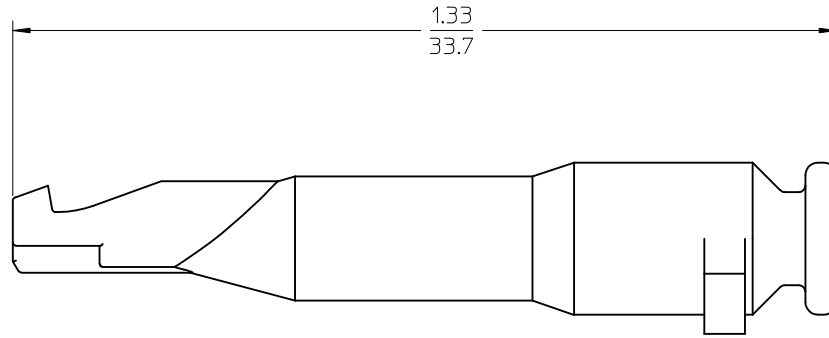

SPRUE ASSY  
194310054

SINGLE PART  
SCALE 5:1

NOTES:

1. GENERIC MATERIAL NAME: POLYBUTYLENE TEREPHTALATE  
MATERIAL ABBREVIATION: PBT  
COLOR: NATURAL  
GLASS FILLED, UL94 V-0
2. PART IS DESIGNED TO BE USED ON 19432 SERIES RECEPCACLE ASSEMBLIES.
3. PART IS PACKAGED 144 STRIPS OF 5 IN A 96707-0023 CARTON.
4. MATERIAL IS ROHS COMPLIANT.

UPDATE NOTE 3 EC NO: IPG2013-1943 DRW: WLEUNG 2013/06/19 CHKD: BRUPERT 2013/06/19 APPR: JF MURPHY 2013/07/10	DESCRIPTION REV B	QUALITY SYMBOLS	GENERAL TOLERANCES (UNLESS SPECIFIED)		DIMENSION STYLE		SCALE	DESIGN UNITS	THIRD ANGLE PROJECTION		
		▼=0 ∇=0	mm	INCH	IN/MM		2:1	INCH	MX 150L CIRCUIT PLUG W-T-B, 12-10-8AWG		
			4 PLACES ± ---	± ---	DRAWN BY	DATE	Molex MOLEX INCORPORATED MATERIAL NO. 194310054 DOCUMENT NO. SD-19431-054 SHEET NO. 1 OF 1				
			3 PLACES ± ---	± .010	WLEUNG	2009/10/05					
2 PLACES ± 0.26	± .02	CHECKED BY	DATE								
1 PLACE ± 0.5	± ---	DTITUS	2009/10/05	APPROVED BY		DATE	THIS DRAWING CONTAINS INFORMATION THAT IS PROPRIETARY TO MOLEX INCORPORATED AND SHOULD NOT BE USED WITHOUT WRITTEN PERMISSION				
ANGULAR ± 1 °		DTITUS	2010/05/07	DATE							