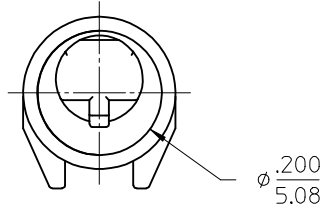

SPRUE ASSY  
194310054

SINGLE PART  
SCALE 5:1

NOTES:

1. GENERIC MATERIAL NAME: POLYBUTYLENE TEREPHTALATE  
MATERIAL ABBREVIATION: PBT  
COLOR: NATURAL  
GLASS FILLED, UL94 V-0
2. PART IS DESIGNED TO BE USED ON 19432 SERIES RECEPCACLE ASSEMBLIES.
3. PART IS PACKAGED 144 STRIPS OF 5 IN A 96707-0023 CARTON.
4. MATERIAL IS ROHS COMPLIANT.

UPDATE NOTE 3 EC NO: IPG2013-1943 DRW: WLEUNG 2013/06/19 CHKD: BRUPERT 2013/06/19 APPR: JF MURPHY 2013/07/10	DESCRIPTION REV B	QUALITY SYMBOLS	GENERAL TOLERANCES (UNLESS SPECIFIED)		DIMENSION STYLE		SCALE	DESIGN UNITS	THIRD ANGLE PROJECTION		
		▼=0 ∇=0	mm	INCH	IN/MM		2:1	INCH	MX 150L CIRCUIT PLUG W-T-B, 12-10-8AWG		
			4 PLACES ± ---	± ---	DRAWN BY	DATE	Molex MOLEX INCORPORATED MATERIAL NO. 194310054 DOCUMENT NO. SD-19431-054 SHEET NO. 1 OF 1				
			3 PLACES ± ---	± .010	WLEUNG	2009/10/05					
2 PLACES ± 0.26	± .02	CHECKED BY	DATE								
1 PLACE ± 0.5	± ---	DTITUS	2009/10/05	APPROVED BY		DATE	THIS DRAWING CONTAINS INFORMATION THAT IS PROPRIETARY TO MOLEX INCORPORATED AND SHOULD NOT BE USED WITHOUT WRITTEN PERMISSION				
ANGULAR ± 1 °		DTITUS	2010/05/07	DATE							