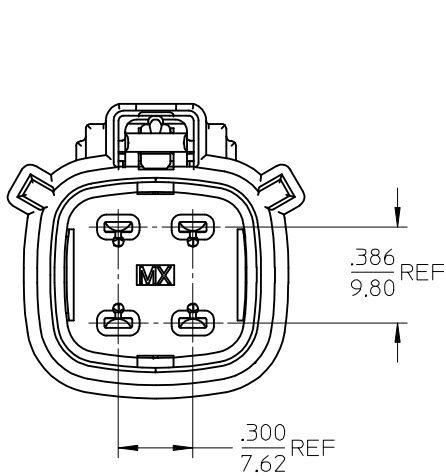

10	9	8	7
MATERIAL NUMBER	UL WIRE AWG	CPA	HOUSING COLOR
194320001	10-12	YES	BLACK
194320002	8	YES	BLACK
194320003	10-12	NO	BLACK
194320004	8	NO	BLACK
194320027	10-12	YES	GREEN
194320028	10-12	NO	GREEN
194320029	10-12	YES	GRAY
194320030	10-12	NO	GRAY

(A)

NOTES:

1. ASSEMBLY PACKAGED PER PK-19432-001
2. USE CONNECTOR WITH FEMALE CRIMP TERMINAL: SERIES 19434.

ADD COLOR OPTIONS EC NO: IFC2017-0429 DRAWN: BRUPERT 2016/11/08 CHKD: JFURPHY 2016/11/21 APPR: JFURPHY 2016/11/21	QUALITY SYMBOLS	GENERAL TOLERANCES (UNLESS SPECIFIED)	DIMENSION STYLE	SCALE	DESIGN UNITS	THIRD ANGLE PROJECTION
	▼=0 ▽=0	mm INCH 4 PLACES ± --- ± --- 3 PLACES ± --- ± .015 2 PLACES ± 0.38 ± --- 1 PLACE ± --- ± ---	IN/MM	2:1	INCH	
	DESCRIPTION	ANGULAR ± 1 °	DRAWN BY DATE	TITLE		
	REV	DRAFT WHERE APPLICABLE MUST REMAIN WITHIN DIMENSIONS	B. RUPERT 04/09/29	MX150L 4 WAY RECEPTACLE ASSEMBLY		
		CHECKED BY DATE	MATERIAL NO.		DOCUMENT NO.	SHEET NO.
		JPAWLICK 04/09/29	SEE CHART		SD-19432-002	1 OF 1
		APPROVED BY DATE	THIS DRAWING CONTAINS INFORMATION THAT IS PROPRIETARY TO MOLEX INCORPORATED AND SHOULD NOT BE USED WITHOUT WRITTEN PERMISSION			
		R. DEROSS 04/09/29				