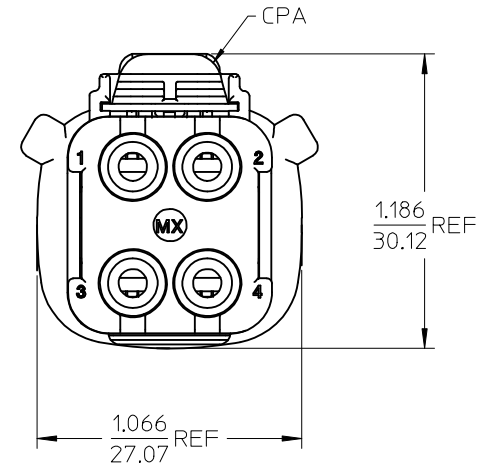

10	9	8	7
MATERIAL NUMBER	UL WIRE AWG	CPA	HOUSING COLOR
194320001	10-12	YES	BLACK
194320002	8	YES	BLACK
194320003	10-12	NO	BLACK
194320004	8	NO	BLACK
194320027	10-12	YES	GREEN
194320028	10-12	NO	GREEN
194320029	10-12	YES	GRAY
194320030	10-12	NO	GRAY

(A)

NOTES:

1. ASSEMBLY PACKAGED PER PK-19432-001
2. USE CONNECTOR WITH FEMALE CRIMP TERMINAL: SERIES 19434.

ADD COLOR OPTIONS EC NO: IFC2017-0429 DRAWN: BRUPERT 2016/11/08 CHKD: JFURPHY 2016/11/21 APPR: JFURPHY 2016/11/21	QUALITY SYMBOLS	GENERAL TOLERANCES (UNLESS SPECIFIED)	DIMENSION STYLE	SCALE	DESIGN UNITS	THIRD ANGLE PROJECTION
	▼=0 ▽=0	mm INCH 4 PLACES ± --- ± --- 3 PLACES ± --- ± .015 2 PLACES ± 0.38 ± --- 1 PLACE ± --- ± ---	IN/MM	2:1	INCH	
	DESCRIPTION	ANGULAR ± 1 °	DRAWN BY DATE	TITLE		
	REV	DRAFT WHERE APPLICABLE MUST REMAIN WITHIN DIMENSIONS	B. RUPERT 04/09/29	MX150L 4 WAY RECEPTACLE ASSEMBLY		
		CHECKED BY DATE	MATERIAL NO.		DOCUMENT NO.	SHEET NO.
		JPAWLICK 04/09/29	SEE CHART		SD-19432-002	1 OF 1
		APPROVED BY DATE	THIS DRAWING CONTAINS INFORMATION THAT IS PROPRIETARY TO MOLEX INCORPORATED AND SHOULD NOT BE USED WITHOUT WRITTEN PERMISSION			
		R. DEROSS 04/09/29				