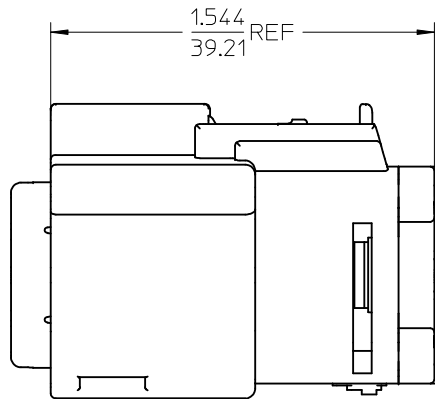

10	9	8	7
MATERIAL NUMBER	UL WIRE AWG	CPA	HOUSING COLOR
194320001	10-12	YES	BLACK
194320002	8	YES	BLACK
194320003	10-12	NO	BLACK
194320004	8	NO	BLACK
194320027	10-12	YES	GREEN
194320028	10-12	NO	GREEN
194320029	10-12	YES	GRAY
194320030	10-12	NO	GRAY

(A)

NOTES:

1. ASSEMBLY PACKAGED PER PK-19432-001
2. USE CONNECTOR WITH FEMALE CRIMP TERMINAL: SERIES 19434.

ADD COLOR OPTIONS EC NO: IFC2017-0429 DRAWN: BRUPERT 2016/11/08 CHKD: JFURPHY 2016/11/21 APPR: JFURPHY 2016/11/21	QUALITY SYMBOLS	GENERAL TOLERANCES (UNLESS SPECIFIED)	DIMENSION STYLE	SCALE	DESIGN UNITS	THIRD ANGLE PROJECTION
	▼=0 ▽=0	mm INCH 4 PLACES ± --- ± --- 3 PLACES ± --- ± .015 2 PLACES ± 0.38 ± --- 1 PLACE ± --- ± ---	IN/MM	2:1	INCH	
	DESCRIPTION	ANGULAR ± 1 °	DRAWN BY DATE	TITLE		
	REV	DRAFT WHERE APPLICABLE MUST REMAIN WITHIN DIMENSIONS	B. RUPERT 04/09/29	MX150L 4 WAY RECEPTACLE ASSEMBLY		
		CHECKED BY DATE	MATERIAL NO.		DOCUMENT NO.	SHEET NO.
		JPAWLICK 04/09/29	SEE CHART		SD-19432-002	1 OF 1
		APPROVED BY DATE	THIS DRAWING CONTAINS INFORMATION THAT IS PROPRIETARY TO MOLEX INCORPORATED AND SHOULD NOT BE USED WITHOUT WRITTEN PERMISSION			
		R. DEROSS 04/09/29				