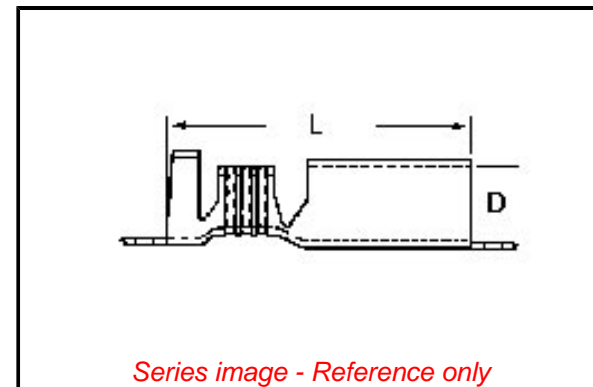

PLEASE CHECK WWW.MOLEX.COM FOR LATEST PART INFORMATION

Part Number: [0197234203](#)
Status: **Active**
Description: .180 RECEP STRIP PLT,6M/REEL (197234203)

Documents:

[Packaging Specification PK-19723-001 (PDF)](#)   [RoHS Certificate of Compliance (PDF)](#)

General

Product Family	Quick Disconnects
Series	19723
Crimp Quality Equipment	Yes
Insulated	No
UPC	800755105025

Physical

Insulation	None
Net Weight	0.460/g
Plating min: Mating (µin)	100
Plating min: Mating (µm)	2.5
Plating min: Termination (µin)	100
Plating min: Termination (µm)	2.5

Material Info

Reference - Drawing Numbers

Packaging Specification	PK-19723-001

EU ELV

Not Relevant

EU RoHS

Compliant

REACH SVHC

Not Contained Per -
ED/71/2019 (16 July
2019)

Halogen-Free

Status

Not Relevant

For more information, please visit [Contact US](#)

China ROHS

Not Relevant

ELV

Not Relevant

RoHS Phthalates

Not Contained

Search Parts in this Series

[19723 Series](#)

Application Tooling | FAQ

Tooling specifications and manuals are found by selecting the products below. Crimp Height Specifications are then contained in the Application Tooling Specification document.

Global

Description

Product #

Mini-Mac Applicator Rear Feed	638027200