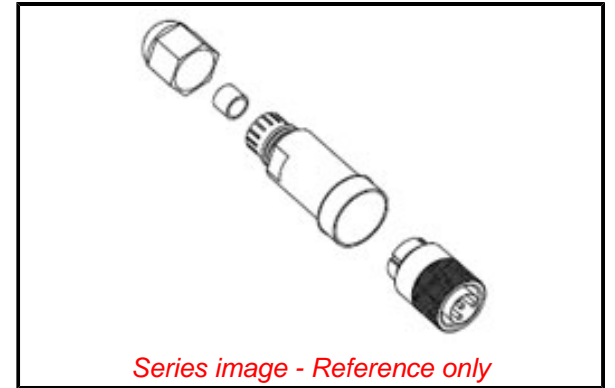

PLEASE CHECK WWW.MOLEX.COM FOR LATEST PART INFORMATION

Part Number: [1300170024](#)
Status: **Active**
Overview: [Brad Mini-Change Connectors](#)
Description: Mini-Change Field Attachable, Female Connector, 5 Pole, Cable Range: 5.08-11.43mm Outside Diameter with Internal Threads, Stainless Steel

Documents:

[Drawing (PDF)](#) [RoHS Certificate of Compliance (PDF)](#)

Agency Certification

CSA LR6837

General

Product Family Field Attachable / Accessories
Series [130017](#)
IP Rating IP67
Material - Contact Copper Alloy
Overview [Brad Mini-Change Connectors](#)
Product Name Mini-Change
Type Field Attachable Connector
UPC 78678853659

Physical

Cable Diameter 5.08-11.43mm (.200-.450")
Coupling Type Internal Thread
Diagnostics / LEDs No
Diagnostics Port No
Gender Female
Keyway Single
Material - Connector Body Nylon
Material - Coupling Nut Stainless Steel Type 316
Material - Plating Mating Gold
Net Weight 48.987/g
Orientation Straight
Poles 5
Temperature Range - Operating -20°C to +80°C
Wire Size AWG 15 to 24

Electrical

Current - Maximum per Contact 8.0A
Voltage - Maximum 600V AC/DC

Material Info

Engineering Number 1A5000-348

Reference - Drawing Numbers

Sales Drawing SD-130017-001

EU ELV

Not Relevant

EU RoHS

Compliant with Exemption 6(c)

REACH SVHC

Contained Per - ED/71/2019 (16 July 2019)

Lead

Halogen-Free

Status

Not Low-Halogen

For more information, please visit [Contact US](#)

China ROHS

ELV

RoHS Phthalates

China RoHS

50 Image

Not Relevant

Not Contained

Search Parts in this Series

[130017 Series](#)

PLEASE CHECK WWW.MOLEX.COM FOR LATEST PART INFORMATION