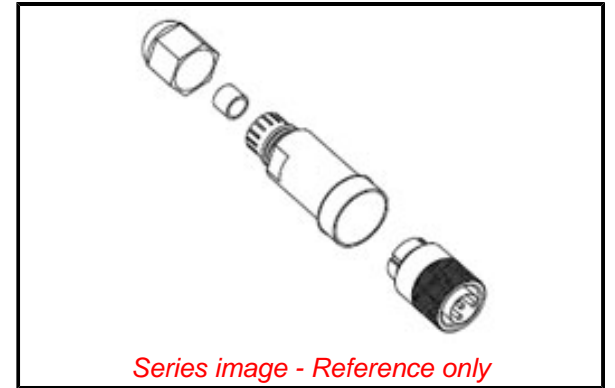

PLEASE CHECK WWW.MOLEX.COM FOR LATEST PART INFORMATION

Part Number: [1300170023](#)
Status: **Active**
Overview: [Brad Mini-Change Connectors](#)
Description: Mini-Change Field Attachable, Female Connector, 5 Pole, Cable Range: 5.08-11.43mm Outside Diameter with Internal Threads

Documents:

[Drawing (PDF)](#) [RoHS Certificate of Compliance (PDF)](#)

Agency Certification

CSA LR6837

General

Product Family Field Attachable / Accessories
Series [130017](#)
IP Rating IP67
Material - Contact Copper Alloy
Overview [Brad Mini-Change Connectors](#)
Product Name Mini-Change
Type Field Attachable Connector
UPC 78172553092

Physical

Cable Diameter 5.08-11.43mm (.200-.450")
Coupling Type Internal Thread
Diagnostics / LEDs No
Diagnostics Port No
Gender Female
Keyway Single
Material - Connector Body Nylon
Material - Coupling Nut Nickel-plated Brass
Material - Plating Mating Gold
Net Weight 50.000/g
Orientation Straight
Poles 5
Temperature Range - Operating -20°C to +80°C
Wire Size AWG 15 to 24

Electrical

Current - Maximum per Contact 8.0A
Voltage - Maximum 600V AC/DC

Material Info

Engineering Number 1A5000-34

Reference - Drawing Numbers

Sales Drawing SD-130017-001

EU ELV

Not Relevant

EU RoHS

Compliant with Exemption 6(c)

REACH SVHC

Contained Per - ED/71/2019 (16 July 2019)

Lead

Halogen-Free

Status

Not Low-Halogen

For more information, please visit [Contact US](#)

China ROHS

ELV

RoHS Phthalates

China RoHS

50 Image

Not Relevant

Not Contained

Search Parts in this Series

[130017 Series](#)

PLEASE CHECK WWW.MOLEX.COM FOR LATEST PART INFORMATION