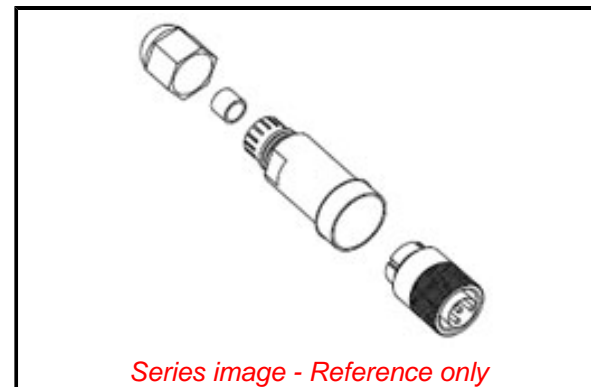

PLEASE CHECK WWW.MOLEX.COM FOR LATEST PART INFORMATION

Part Number: [1300170026](#)
Status: **Active**
Overview: [Brad Mini-Change Connectors](#)
Description: Mini-Change Field Attachable, Male Connector, 5 Pole, Cable Range: 5.08-11.43mm Outside Diameter with Internal Threads

Documents:

[Drawing (PDF)](#) [RoHS Certificate of Compliance (PDF)](#)

Agency Certification

CSA LR6837

General

Product Family Field Attachable / Accessories
Series [130017](#)
IP Rating IP67
Material - Contact Copper Alloy
Overview [Brad Mini-Change Connectors](#)
Product Name Mini-Change
Type Field Attachable Connector
UPC 78172553129

Physical

Cable Diameter 5.08-11.43mm (.200-.450")
Coupling Type Internal Thread
Diagnostics / LEDs No
Diagnostics Port No
Gender Male
Keyway Single
Material - Connector Body Nylon
Material - Coupling Nut Nickel-plated Brass
Material - Plating Mating Gold
Net Weight 50.000/g
Orientation Straight
Poles 5
Temperature Range - Operating -20°C to +80°C
Wire Size AWG 15 to 24

Electrical

Current - Maximum per Contact 8.0A
Voltage - Maximum 600V AC/DC

Material Info

Engineering Number 1A5002-34

Reference - Drawing Numbers

Sales Drawing SD-130017-006

EU ELV

Not Relevant

EU RoHS

Compliant with Exemption 6(c)

REACH SVHC

Contained Per - ED/71/2019 (16 July 2019)

Lead

Halogen-Free

Status

Not Low-Halogen

For more information, please visit [Contact US](#)

China ROHS

China RoHS

ELV

50 Image

RoHS Phthalates

Not Relevant

Not Contained

Search Parts in this Series

[130017 Series](#)