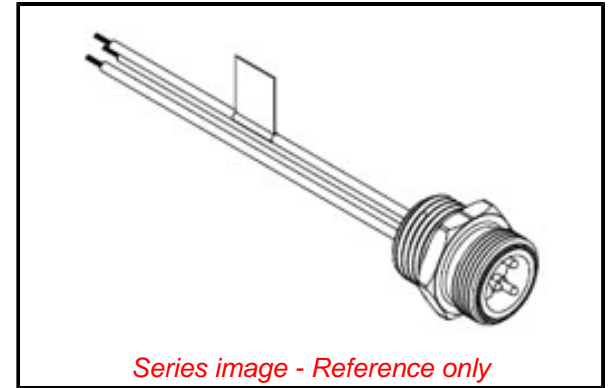

PLEASE CHECK WWW.MOLEX.COM FOR LATEST PART INFORMATION

Part Number: [1300130353](#)
Status: **Active**
Overview: Brad Mini-Change Connectors
Description: Mini-Change A-Size Receptacle, 4 Poles, 1/2" - 14 NPT Threads, Male (Straight) to 16 AWG Leads, 0.305m (1.0') Length

Documents:

[Drawing (PDF)](#) [RoHS Certificate of Compliance (PDF)](#)

Agency Certification

CSA LR6837
UL E152210

General

Product Family Industrial Receptacles
Series [130013](#)
IP Rating IP67
NEMA Rating NEMA 6
Overview [Brad Mini-Change Connectors](#)
Product Name Mini-Change
Type Single Ended (pigtail)
UPC 78172553128

Physical

Coupling Type External Thread
Gender Male
Keyway Single
Length 0.305m
Material - Component Zinc Die-Cast with Black Epoxy
Mounting Thread Size 1/2" - 14 NPT
Net Weight 35.440g
Orientation Straight
Panel Mount N/A
Poles 4
Temperature Range - Operating -20°C to +105°C
Wire Size AWG 16
Wire/Cable Type UL 1015

Electrical

Current - Maximum per Contact 10.0A
Voltage - Maximum 600V AC/DC

Material Info

Engineering Number 1R4006A20A120

Reference - Drawing Numbers

Sales Drawing SD-130013-120, SD-130013-120-001

Series image - Reference only

EU ELV

Not Relevant

EU RoHS

Compliant with Exemption 6(c)

REACH SVHC

Contained Per - ECHA_01_2020 (16 January 2020)

Lead

Halogen-Free

Status

Not Low-Halogen

For more information, please visit [Contact US](#)

China ROHS

50 Image

ELV

Not Relevant

RoHS Phthalates

Not Contained

Search Parts in this Series

[130013 Series](#)