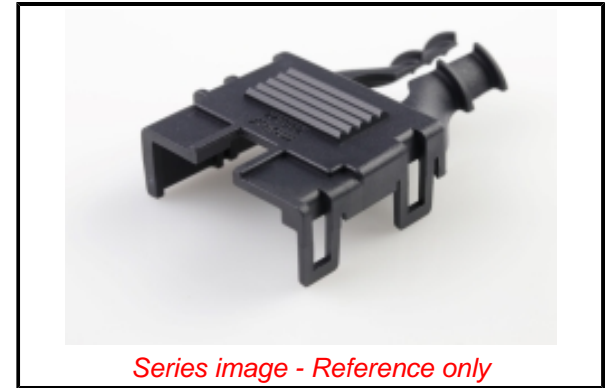

PLEASE CHECK WWW.MOLEX.COM FOR LATEST PART INFORMATION

Part Number: [2001220008](#)
Status: **Active**
Overview: [Mega-Fit Power Connectors](#)
Description: Mega-Fit Receptacle Backshell, Dual Row, Low-Halogen, 8 Circuits

Documents:

[3D Model](#) [Application Specification AS-76823-100-001 (PDF)](#)
[Drawing (PDF)](#) [RoHS Certificate of Compliance (PDF)](#)
[3D Model (PDF)](#)

General

Product Family	Accessories
Series	200122
Component Type	Backshell
Overview	Mega-Fit Power Connectors
Product Name	Mega-Fit
UPC	889056290975

Physical

Circuits (Loaded)	8
Circuits (maximum)	8
Color - Resin	Black
Lock to Mating Part	Yes
Material - Resin	Nylon
Net Weight	3.060/g
Number of Rows	2
Packaging Type	Bag
Temperature Range - Operating	-40° to +105°C

Solder Process Data

Lead-freeProcess Capability	N/A

Material Info

Engineering Number	F4068.04-P27

Reference - Drawing Numbers

Application Specification	AS-76823-100-001
Sales Drawing	2001220000-SD-000

EU ELV

Compliant

EU RoHS

Compliant

REACH SVHC

Not Contained Per -
D(2021)4569-DC (8
July 2021)

Halogen-Free

Status

Low-Halogen

For more information, please visit [Contact US](#)

China ROHS

ELV

RoHS Phthalates

China RoHS

Green Image

Compliant

Not Contained

Search Parts in this Series

[200122 Series](#)

Use With

Mega-Fit Receptacle Housing [171692](#)