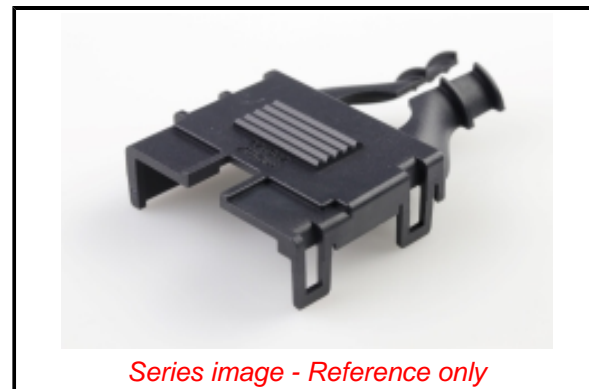

PLEASE CHECK WWW.MOLEX.COM FOR LATEST PART INFORMATION

Part Number: [2001220010](#)
Status: **Active**
Overview: [Mega-Fit Power Connectors](#)
Description: Mega-Fit Receptacle Backshell, Dual Row, Low-Halogen, 10 Circuits

Documents:

[3D Model](#) [Application Specification AS-76823-100-001 (PDF)](#)
[Drawing (PDF)](#) [RoHS Certificate of Compliance (PDF)](#)
[3D Model (PDF)](#)

General

Product Family	Accessories
Series	200122
Component Type	Backshell
Overview	Mega-Fit Power Connectors
Product Name	Mega-Fit
UPC	889056290982

Physical

Circuits (Loaded)	10
Circuits (maximum)	10
Color - Resin	Black
Lock to Mating Part	Yes
Material - Resin	Nylon
Net Weight	3.820/g
Number of Rows	2
Packaging Type	Bag
Temperature Range - Operating	-40° to +105°C

Solder Process Data

Lead-freeProcess Capability	N/A

Material Info

Engineering Number	F4068.05-P27

Reference - Drawing Numbers

Application Specification	AS-76823-100-001
Sales Drawing	2001220000-SD-000

EU ELV

Not Relevant

EU RoHS

Compliant

REACH SVHC

Not Contained Per -
D(2021)4569-DC (8
July 2021)

Halogen-Free

Status

Low-Halogen

For more information, please visit [Contact US](#)

China ROHS

ELV

RoHS Phthalates

China RoHS

Green Image

Not Relevant

Not Contained

Search Parts in this Series

[200122 Series](#)

Use With

Mega-Fit Receptacle Housing [171692](#)