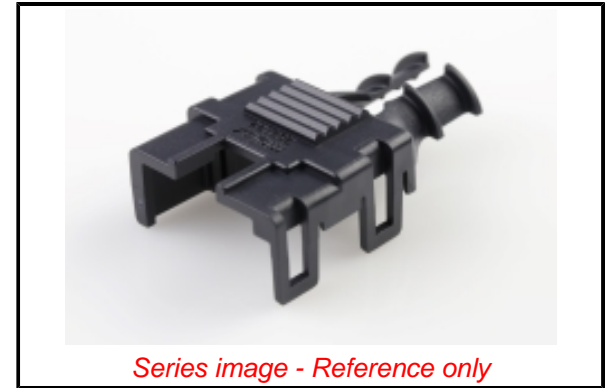

PLEASE CHECK WWW.MOLEX.COM FOR LATEST PART INFORMATION

Part Number: [2001220106](#)
Status: **Active**
Overview: [Mega-Fit Power Connectors](#)
Description: Mega-Fit Receptacle Backshell, Dual Row, Glow-Wire Capable, 6 Circuits

Documents:

Drawing (PDF)	Application Specification AS-76823-100-001 (PDF)
3D Model	RoHS Certificate of Compliance (PDF)
3D Model (PDF)	

General

Product Family	Accessories
Series	200122
Component Type	Backshell
Overview	Mega-Fit Power Connectors
Product Name	Mega-Fit
UPC	889056291125

Physical

Circuits (Loaded)	6
Circuits (maximum)	6
Color - Resin	Black
Lock to Mating Part	Yes
Material - Resin	Nylon
Net Weight	2.600/g
Number of Rows	2
Packaging Type	Bag
Temperature Range - Operating	-40° to +105°C

Solder Process Data

Lead-freeProcess Capability	N/A

Material Info

Engineering Number	F4068.03-P28

Reference - Drawing Numbers

Application Specification	AS-76823-100-001
Sales Drawing	2001220000-SD-000

Series image - Reference only

EU ELV

Not Relevant

EU RoHS

Compliant

REACH SVHC

Not Contained Per -
D(2021)4569-DC (8
July 2021)

Halogen-Free

Status

Not Low-Halogen

For more information, please visit [Contact US](#)

China ROHS

ELV

RoHS Phthalates

China RoHS

Green Image

Not Relevant

Not Contained

Search Parts in this Series

[200122](#) Series

Use With

Mega-Fit Receptacle Housing [170001](#)