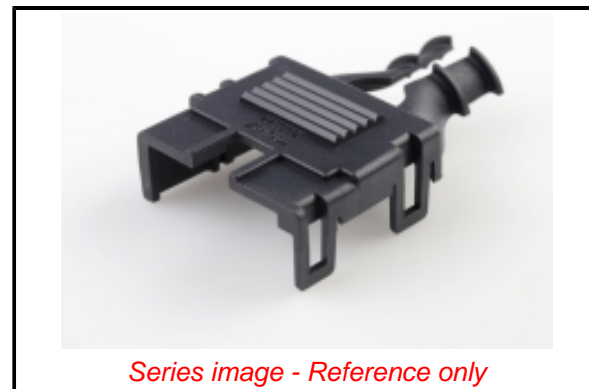

PLEASE CHECK WWW.MOLEX.COM FOR LATEST PART INFORMATION

Part Number: [2001220108](#)
Status: **Active**
Overview: [Mega-Fit Power Connectors](#)
Description: Mega-Fit Receptacle Backshell, Dual Row, Glow-Wire Capable, 8 Circuits

Documents:

Drawing (PDF)	Application Specification AS-76823-100-001 (PDF)
3D Model	RoHS Certificate of Compliance (PDF)
3D Model (PDF)	

General

Product Family	Accessories
Series	200122
Component Type	Backshell
Overview	Mega-Fit Power Connectors
Product Name	Mega-Fit
UPC	889056291132

Physical

Circuits (Loaded)	8
Circuits (maximum)	8
Color - Resin	Black
Lock to Mating Part	Yes
Material - Resin	Nylon
Net Weight	3.330/g
Number of Rows	2
Packaging Type	Bag
Temperature Range - Operating	-40° to +105°C

Solder Process Data

Lead-freeProcess Capability	N/A

Material Info

Engineering Number	F4068.04-P28

Reference - Drawing Numbers

Application Specification	AS-76823-100-001
Sales Drawing	2001220000-SD-000

EU ELV

Not Relevant

EU RoHS

Compliant

REACH SVHC

Not Contained Per -
D(2021)4569-DC (8
July 2021)

Halogen-Free

Status

Not Low-Halogen

For more information, please visit [Contact US](#)

China ROHS

ELV

RoHS Phthalates

China RoHS

Green Image

Not Relevant

Not Contained

Search Parts in this Series

[200122](#) Series

Use With

Mega-Fit Receptacle Housing [170001](#)