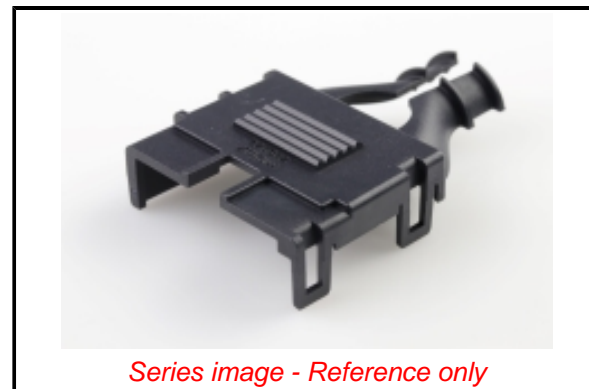

PLEASE CHECK WWW.MOLEX.COM FOR LATEST PART INFORMATION

Part Number: [2001220110](#)
Status: **Active**
Overview: [Mega-Fit Power Connectors](#)
Description: Mega-Fit Receptacle Backshell, Dual Row, Glow-Wire Capable, 10 Circuits

Documents:

Drawing (PDF)	Application Specification AS-76823-100-001 (PDF)
3D Model	RoHS Certificate of Compliance (PDF)
3D Model (PDF)	

General

Product Family	Accessories
Series	200122
Component Type	Backshell
Overview	Mega-Fit Power Connectors
Product Name	Mega-Fit
UPC	889056291149

Physical

Circuits (Loaded)	10
Circuits (maximum)	10
Color - Resin	Black
Lock to Mating Part	Yes
Material - Resin	Nylon
Net Weight	4.150/g
Number of Rows	2
Packaging Type	Bag
Temperature Range - Operating	-40° to +105°C

Solder Process Data

Lead-freeProcess Capability	N/A

Material Info

Engineering Number	F4068.05-P28

Reference - Drawing Numbers

Application Specification	AS-76823-100-001
Sales Drawing	2001220000-SD-000

EU ELV

Not Relevant

EU RoHS

Compliant

REACH SVHC

Not Contained Per -
D(2021)4569-DC (8
July 2021)

Halogen-Free

Status

Not Low-Halogen

For more information, please visit [Contact US](#)

China ROHS

ELV

RoHS Phthalates

China RoHS

Green Image

Not Relevant

Not Contained

Search Parts in this Series

[200122](#) Series

Use With

Mega-Fit Receptacle Housing [170001](#)