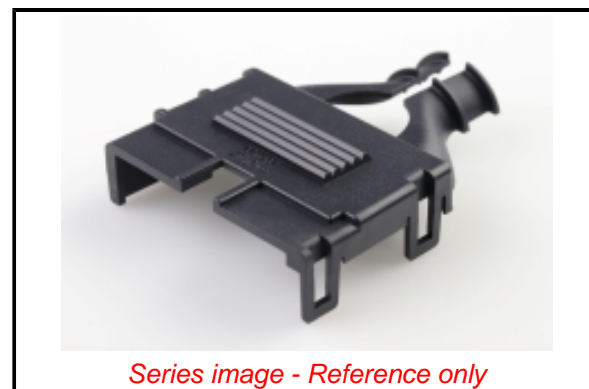

PLEASE CHECK WWW.MOLEX.COM FOR LATEST PART INFORMATION

Part Number: [2001220112](#)
Status: **Active**
Overview: [Mega-Fit Power Connectors](#)
Description: Mega-Fit Receptacle Backshell, Dual Row, Glow-Wire Capable, 12 Circuits

Documents:

[3D Model (PDF)](#) [Application Specification AS-76823-100-001 (PDF)](#)
[Drawing (PDF)](#) [RoHS Certificate of Compliance (PDF)](#)
[3D Model](#)

General

Product Family	Accessories
Series	200122
Component Type	Backshell
Overview	Mega-Fit Power Connectors
Product Name	Mega-Fit
UPC	889056291156

Physical

Circuits (Loaded)	12
Circuits (maximum)	12
Color - Resin	Black
Lock to Mating Part	Yes
Material - Resin	Nylon
Net Weight	4.620/g
Number of Rows	2
Packaging Type	Bag
Temperature Range - Operating	-40° to +105°C

Solder Process Data

Lead-freeProcess Capability	N/A

Material Info

Engineering Number	F4068.06-P28

Reference - Drawing Numbers

Application Specification	AS-76823-100-001
Sales Drawing	2001220000-SD-000

EU ELV

Not Relevant

EU RoHS

Compliant

REACH SVHC

Not Contained Per -
D(2021)4569-DC (8
July 2021)

Halogen-Free

Status

Not Low-Halogen

For more information, please visit [Contact US](#)

China ROHS

ELV

RoHS Phthalates

China RoHS

Green Image

Not Relevant

Not Contained

Search Parts in this Series

[200122](#) Series

Use With

Mega-Fit Receptacle Housing [170001](#)