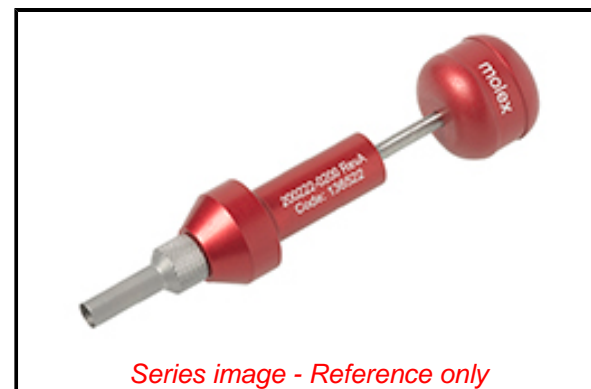

PLEASE CHECK WWW.MOLEX.COM FOR LATEST PART INFORMATION

Part Number: [2002220200](#)
Status: **Active**
Overview: [Application Tooling](#)
Description: Extraction Tool for MultiCat High-Power Crimp Terminals, 8-18 AWG

Documents:

[RoHS Certificate of Compliance (PDF)](#)

General

Product Family	Application Tooling
Series	207121
Comments	See Tooling Specification (PDF) Above
Function	Extraction
Geographic Area	Global
Level of Automation	Manual
More Detailed Tech Information	applicationtooling@molex.com
Overview	Application Tooling
Product Name	MultiCat
Tool Type	Extraction Hand Tool
UPC	191128446587
Warranty Disclaimer	CAUTION: Molex tooling crimp specifications are valid only when used with Molex terminals and tooling manufactured by Molex and sold by Molex or authorized distributors ("Molex Tooling"). When using tooling other than Molex Tooling with Molex specific connector systems listed in our ATS documents, the Molex tooling qualification does not apply and the responsibility for full qualification of the connector system is that of the customer. Molex accepts no liability for connector performance or tooling support where tooling other than Molex Tooling is used or where Molex Tooling is modified.

Material Info

Reference - Drawing Numbers
Application Tooling Documents

ATS-2002220200-001

Series image - Reference only

EU ELV

Not Relevant

EU RoHS

Not Relevant

REACH SVHC

Not Relevant

Halogen-Free

Status

Not Relevant

For more information, please visit [Contact US](#)

China ROHS

Not Relevant

ELV

Not Relevant

RoHS Phthalates

Not Relevant

Search Parts in this Series

[207121 Series](#)

Application Tooling | FAQ
Description | Product #

MultiCat High-Power Plug Terminal, Gold over Nickel Phosphorus Plating, 16-18 AWG	2018450010
MultiCat High-Power Plug Terminal, Gold over Nickel Phosphorus Plating, 12-14 AWG	2018450020
MultiCat High-Power Plug Terminal, Gold over Nickel Phosphorus Plating, 10-12 AWG	2018450030
MultiCat High-Power Plug Terminal, Gold over Nickel Phosphorus Plating, 8-10 AWG	2018450040
MultiCat High-Power Receptacle Terminal,	2018460010