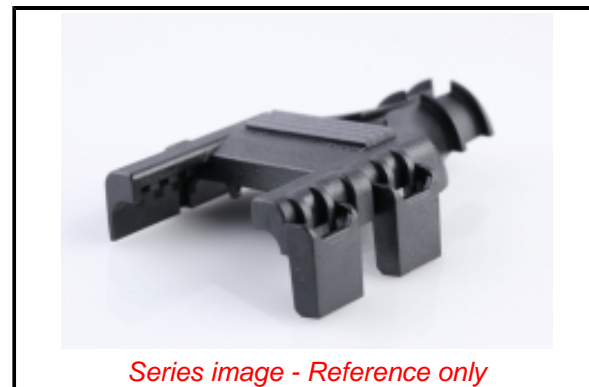

PLEASE CHECK WWW.MOLEX.COM FOR LATEST PART INFORMATION

Part Number: [2018440140](#)
Status: **Active**
Overview: [MultiCat Power Connectors with Precision-Machined Contacts](#)
Description: [MultiCat High-Power Hermaphroditic Backshell, 4 Circuits, 12-18 AWG, Black](#)

General

Product Family	Accessories
Series	201844
Component Type	Backshell
Overview	MultiCat Power Connectors with Precision-Machined Contacts
Product Name	MultiCat
UPC	889056873970

Physical

Circuits (Loaded)	4
Circuits (maximum)	4
Color - Resin	Black
Gender	Hermaphroditic
Material - Resin	PEI
Net Weight	5.188/g
Number of Rows	1
Packaging Type	Bag
Temperature Range - Operating	-40° to +150°C