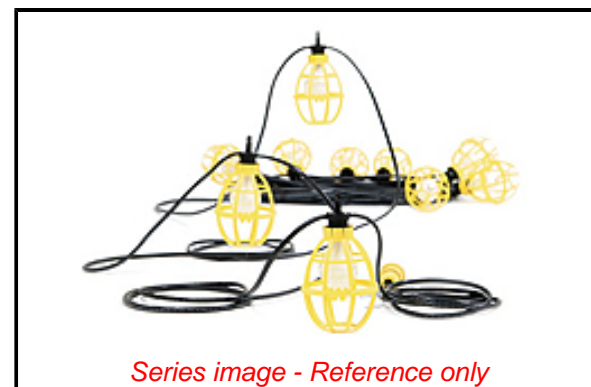

PLEASE CHECK WWW.MOLEX.COM FOR LATEST PART INFORMATION

Part Number: [1301110023](#)
Status: **Active**
Overview: [Stringlights](#)
Description: Pro-Yellow Stringlight, 150W, 14/2 AWM with 2.43m Lead, 10 Sockets with Guards, Overall Length 30.48m (100.0')

Documents:

[RoHS Certificate of Compliance \(PDF\)](#)

[Product Literature \(PDF\)](#)

General

Product Family	Portable Lighting
Series	130111
NEMA Configuration	N/A
NEMA Rating	Rain Tight
Outlet	None
Overview	Stringlights
Product Name	Pro-Yellow
Type	String Lights
UPC	78678853637

Physical

Cord Length - Primary	2.43m (8.0')
Cord Length - Secondary	0.61m (2.0')
Depth	N/A
Duty	General
Guard Included	Yes
Guard Type	Polypropylene
Height	N/A
Length	30.48m (100.0')
Material - Guard	Polypropylene
Mounting Style	Stringer
Net Weight	4.105/kg
Packaging Type	Carton
Socket Construction	Assembled

Electrical

Bulb Type	Incandescent
Cord Type - Primary	14/2
Lamp Type	A21
Lamp Wattage - Maximum	150W
Lumens	1500
On/Off Switch	No
Voltage (Fixture) - Maximum	120VAC 60 HZ

Material Info

Engineering Number	202SRL
--------------------	--------