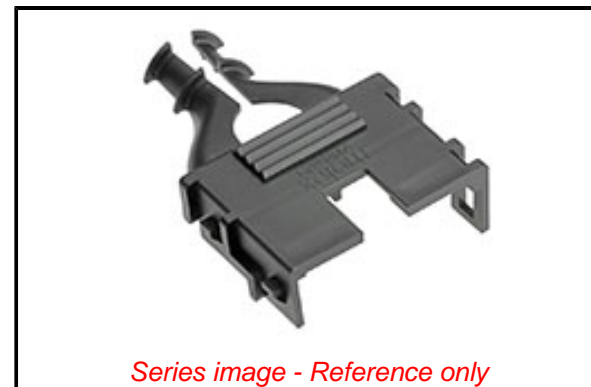

**PLEASE CHECK WWW.MOLEX.COM FOR LATEST PART INFORMATION**

**Part Number:** [2047230004](#)  
**Status:** **Active**  
**Overview:** [Mini-Fit Family Power Connectors](#)  
**Description:** [Mini-Fit Jr. Hermaphroditic Backshell, 4 Circuits, Low-Halogen, Black](#)

**General**

Product Family	Accessories
Series	<a href="#">204723</a>
Component Type	Backshell
Overview	<a href="#">Mini-Fit Family Power Connectors</a>
Product Name	Mini-Fit Jr.
UPC	191128862844

**Physical**