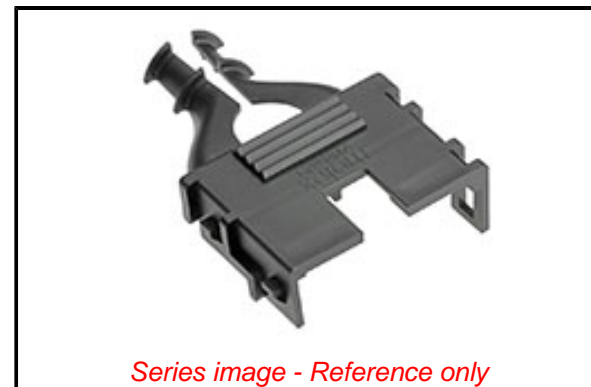

**PLEASE CHECK WWW.MOLEX.COM FOR LATEST PART INFORMATION**

**Part Number:** [2047230008](#)  
**Status:** **Active**  
**Overview:** [Mini-Fit Family Power Connectors](#)  
**Description:** [Mini-Fit Jr. Hermaphroditic Backshell, 8 Circuits, Low-Halogen, Black](#)

**General**

Product Family	Accessories
Series	<a href="#">204723</a>
Component Type	Backshell
Overview	<a href="#">Mini-Fit Family Power Connectors</a>
Product Name	Mini-Fit Jr.
UPC	191128862868

**Physical**