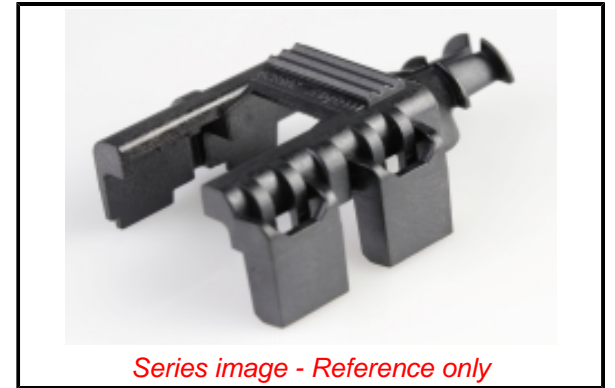

PLEASE CHECK WWW.MOLEX.COM FOR LATEST PART INFORMATION

Part Number: [2059290080](#)
Status: **Active**
Overview: [MultiCat Power Connectors with Precision-Machined Contacts](#)
Description: [MultiCat Mid-Power Hermaphroditic Backshell, 8 Circuits, 20-28 AWG, Black](#)

Documents:

3D Model	Packaging Specification 2059290000-PK-000 (PDF)
Drawing (PDF)	Test Summary 2059250000-TS-000 (PDF)
3D Model (PDF)	Datasheet (PDF)
Product Specification 2059250000-PS-000 (PDF)	RoHS Certificate of Compliance (PDF)
Application Specification 2059250000-AS-000 (PDF)	

General

Product Family	Accessories
Series	205929
Component Type	Backshell
Overview	MultiCat Power Connectors with Precision-Machined Contacts
Product Name	MultiCat
UPC	191130501847

Physical

Circuits (Loaded)	8
Circuits (maximum)	8
Color - Resin	Black
Gender	Hermaphroditic
Material - Resin	PEI
Net Weight	2.802/g
Number of Rows	1
Packaging Type	Bag
Temperature Range - Operating	-40° to +150°C

Material Info

Engineering Number	2059290080-FCT

Reference - Drawing Numbers

Application Specification	2059250000-AS-000
Packaging Specification	2059290000-PK-000
Product Specification	2059250000-PS-000
Sales Drawing	2059290000-SD-000
Test Summary	2059250000-TS-000

EU ELV

Not Relevant

EU RoHS

Compliant

REACH SVHC

Not Contained Per -
D(2021)4569-DC (8
July 2021)

Halogen-Free

Status

Low-Halogen

For more information, please visit [Contact US](#)

China ROHS

ELV

RoHS Phthalates

China RoHS

Green Image

Not Relevant

Not Contained

Search Parts in this Series

[205929](#) Series

Use With

MultiCat Mid-Power Plug Housing [205925](#)
. MultiCat Mid-Power Receptacle Housing
[205926](#)