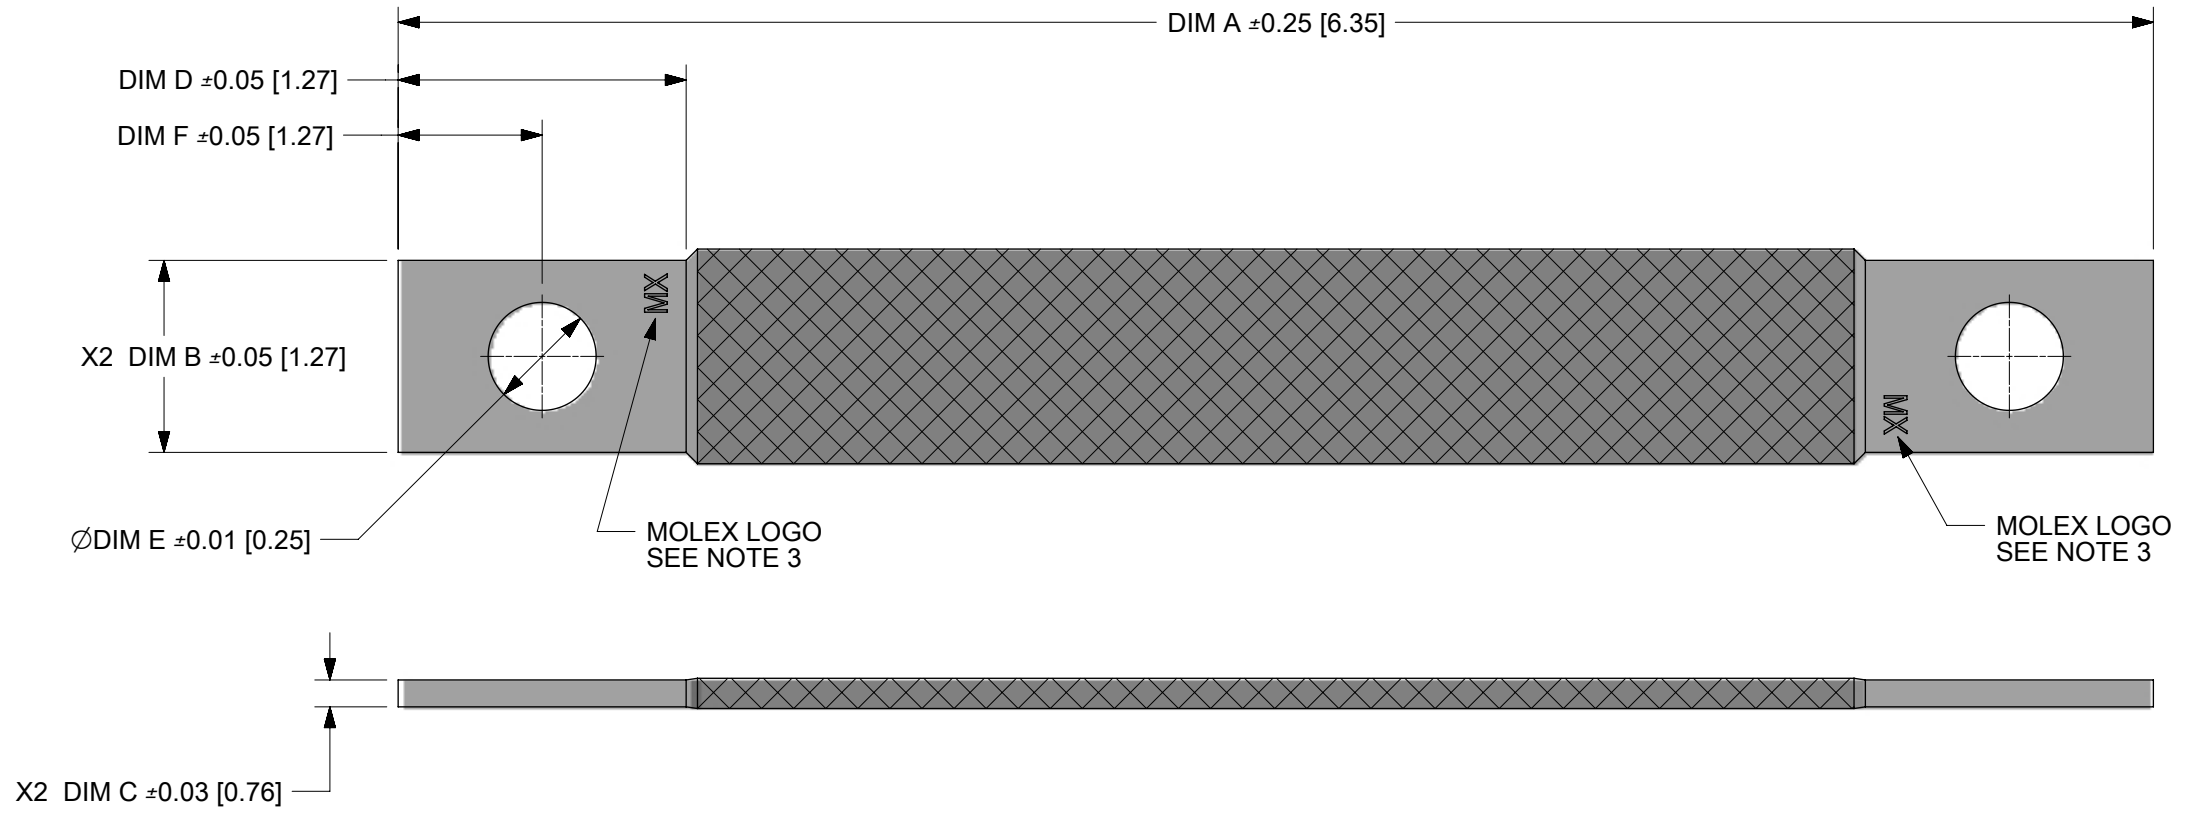

Molex Part Number	DIM A Overall Length (in[mm])	Braid Type	Approx. Circular Mills	Ampacity Max	Approx. AWG Equivalent	DIM B Terminal Width in[mm])	DIM C Terminal Thickness (in[mm])	DIM D Terminal Length (in[mm])	DIM E Terminal Hole Dia (in[mm])	DIM F C/L of Terminal Hole (in[mm])
2076025001	6.0 [152]	24x5/30	12060	53	10	.540 [13.72]	.080 [2.03]	.520 [13.21]	.203 [5.16]	.260 [6.60]
2076025002	12.0 [305]									
2076025003	18.0 [457]									
2076025004	24.0 [607]									
2076025005	6.0 [152]	48x24/36	28800	105	6	.750 [19.05]	.095 [24.13]	.750 [19.05]	.281 [7.14]	.375 [9.53]
2076025006	12.0 [305]									
2076025007	18.0 [457]									
2076025008	24.0 [607]									
2076025009	6.0 [152]	48x14/30	67200	150	2	1.00 [25.4]	.120 [3.05]	1.00 [25.4]	.406 [10.31]	.500 [12.70]
2076025010	12.0 [305]									
2076025011	18.0 [457]									
2076025012	24.0 [607]									

- NOTES:
- MATERIAL:  
FERRULES - COMPRESSED SEAMLESS COPPER TUBE  
BRAID - ELECTRO-PLATED TIN COPPER
  - .005 [0.13] MAX BURR ON ALL SURFACES
  - MOLEX LOGO "MX" SHALL BE STAMPED INTO THE PART, LOCATED APPROXIMATELY AS SHOWN AND BE LEGIBLE.

THIS DRAWING CONTAINS INFORMATION THAT IS PROPRIETARY TO MOLEX ELECTRONIC TECHNOLOGIES, LLC AND SHOULD NOT BE USED WITHOUT WRITTEN PERMISSION

DIMENSION UNITS	SCALE	CURRENT REV DESC:		<b>molex</b>		
HYBRID	1:2					
GENERAL TOLERANCES (UNLESS SPECIFIED)		EC NO: 178849		FLEXIBLE BRAIDED GROUND STRAPS		
ANGULAR TOL	± °	DRWN: TGREGORI 2018/07/17		PRODUCT CUSTOMER DRAWING		
4 PLACES	±	CHK'D: TGREGORI 2018/07/17		DOCUMENT NUMBER		
3 PLACES	±	APPR: TGREGORI 2018/07/17		2076020000-SD		
2 PLACES	±	INITIAL REVISION:		DOC TYPE		
1 PLACE	±	DRWN: TGREGORI 2018/04/02		PSD		
0 PLACES	±	APPR: TGREGORI 2018/06/28		DOC PART		
DRAFT WHERE APPLICABLE MUST REMAIN WITHIN DIMENSIONS		THIRD ANGLE PROJECTION		REVISION		
		DRAWING		B		
		SERIES		000		
		MATERIAL NUMBER		000		
		CUSTOMER		B		
		SEE TABLE		SHEET NUMBER		
		GENERAL MARKET		1 OF 1		