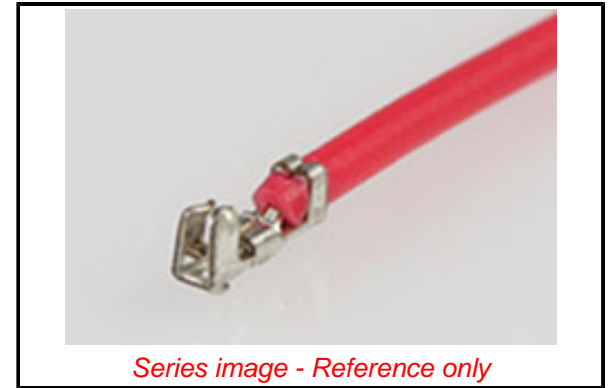

PLEASE CHECK WWW.MOLEX.COM FOR LATEST PART INFORMATION

Part Number: [2149212213](#)
Status: **Active**
Overview: [Off-the-Shelf Pre-Crimped Leads](#)
Description: Pre-Crimped Lead PicoBlade Female-to-Pigtail, Gold (Au) Plating, 225.00mm Length, 26 AWG, Black

Documents:

[Drawing (PDF)](#) [RoHS Certificate of Compliance (PDF)](#)
[Datasheet (PDF)](#)

General

Product Family	Cable Assemblies
Series	214921
Assembly Configuration	Pre-crimped Lead Only
Connector to Connector	PicoBlade Terminal-to-Pigtail
Overview	Off-the-Shelf Pre-Crimped Leads
Product Name	PicoBlade
UPC	193264502899

Physical

Cable Length	225.00mm
Circuits (Loaded)	1
Color - Resin	Black
Gender	Female-Pigtail
Material - Metal	Phosphor Bronze
Material - Plating Mating	Gold
Material - Plating Termination	Tin
Net Weight	0.510/g
Packaging Type	Bag
Plating min - Mating	0.380µm
Single Ended	Yes
Termination Interface: Style	Crimp or Compression
Wire Insulation Diameter	1.04mm max.
Wire Size AWG	26
Wire/Cable Type	UL 1061

Electrical

Current - Maximum per Contact	1.0A
Voltage - Maximum	125V AC (RMS)/DC

Material Info

Reference - Drawing Numbers

Sales Drawing	2149212221-000

EU ELV

Not Relevant

EU RoHS

Compliant

REACH SVHC

Not Contained Per -
D(2021)4569-DC (8
July 2021)

Halogen-Free

Status

Not Low-Halogen

For more information, please visit [Contact US](#)

China ROHS

ELV

RoHS Phthalates

China RoHS

Green Image

Not Relevant

Not Contained

Search Parts in this Series

[214921 Series](#)

Use With

[51021 PicoBlade Crimp Housing](#)