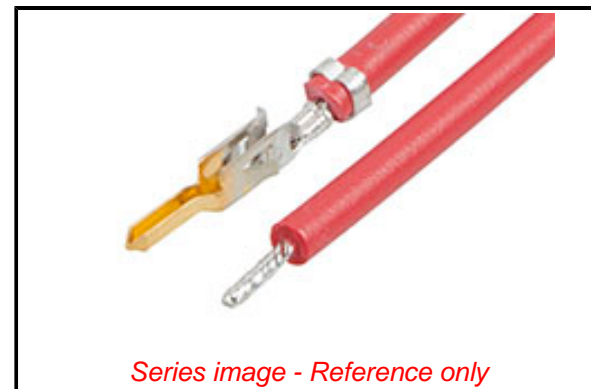

PLEASE CHECK WWW.MOLEX.COM FOR LATEST PART INFORMATION

Part Number: [2153432202](#)
Status: **Active**
Overview: [Off-the-Shelf Pre-Crimped Leads](#)
Description: Pre-Crimped Lead Mini-Fit Jr. Male-to-Pigtail, Gold (Au) Plating, 150.00mm Length, 20 AWG, Red

Documents:

[Drawing (PDF)](#)

[Datasheet (PDF)](#)

[RoHS Certificate of Compliance (PDF)](#)

General

Product Family	Cable Assemblies
Series	215343
Application	Power, Wire-to-Wire
Assembly Configuration	Pre-crimped Lead Only
Connector to Connector	Mini-Fit Jr. Term-to-Pigtail
Overview	Off-the-Shelf Pre-Crimped Leads
Product Name	Mini-Fit Jr.
UPC	193264560653

Physical

Cable Length	150.00mm
Circuits (Loaded)	1
Color - Resin	Red
Gender	Male-Pigtail
Material - Metal	Brass
Material - Plating Mating	Gold
Material - Plating Termination	Tin
Net Weight	2.117/g
Packaging Type	Bag
Single Ended	Yes
Termination Interface: Style	Crimp or Compression
Wire Insulation Diameter	1.80-3.10mm
Wire Size AWG	20
Wire/Cable Type	UL 1015

Electrical

Current - Maximum per Contact	9.0A
Voltage - Maximum	600V

Material Info

Reference - Drawing Numbers

Sales Drawing	2153431201-000

Series image - Reference only

EU ELV

Not Relevant

EU RoHS

Compliant

REACH SVHC

Not Contained Per -
D(2021)4569-DC (8
July 2021)

Halogen-Free

Status

Not Low-Halogen

For more information, please visit [Contact US](#)

China ROHS

ELV

RoHS Phthalates

China RoHS

Green Image

Not Relevant

Not Contained

Search Parts in this Series

[215343 Series](#)

Use With

Mini-Fit Jr. Plug Housing [5559](#)
Mini-Fit
BMI Plug Housing [42475](#)